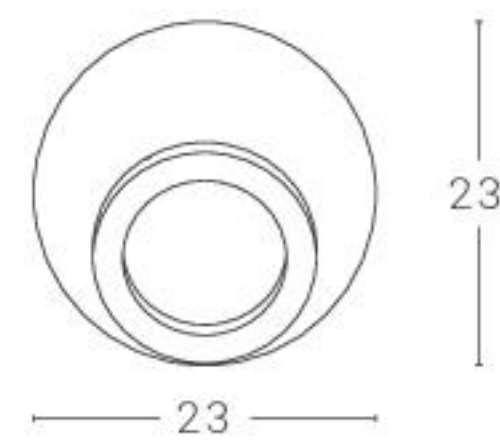

Meta

Design: Franco Zavarise

Parete rotonda Circle wall light

Sorgente luminosa Light source

LED 1 x 18,5W 230V 3000K 2450Lm. Energy Class A

Driver dimmerabile DALI/PUSH incluso
DALI/PUSH dimmable driver included

Parete quadrata Square wall light

Sorgente luminosa Light source

LED 1 x 18,5W 230V 3000K 2450Lm. Energy Class A

Driver dimmerabile DALI/PUSH incluso
DALI/PUSH dimmable driver included

Parete rettangolare Rectangular wall light