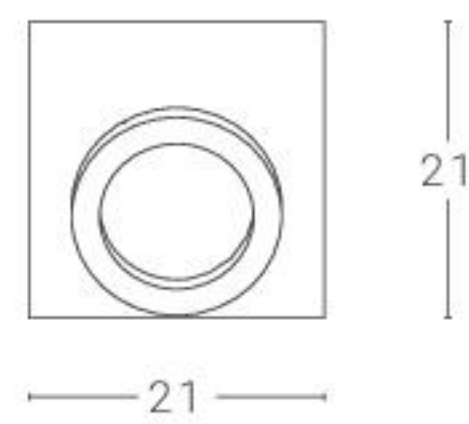

Meta

Design: Franco Zavarise

Parete rotonda Circle wall light

Sorgente luminosa Light source

LED 1 x 18,5W 230V 3000K 2450Lm. Energy Class A

Driver dimmerabile DALI/PUSH incluso
DALI/PUSH dimmable driver included

Parete quadrata Square wall light

Sorgente luminosa Light source

LED 1 x 18,5W 230V 3000K 2450Lm. Energy Class A

Driver dimmerabile DALI/PUSH incluso
DALI/PUSH dimmable driver included

Parete rettangolare Rectangular wall light