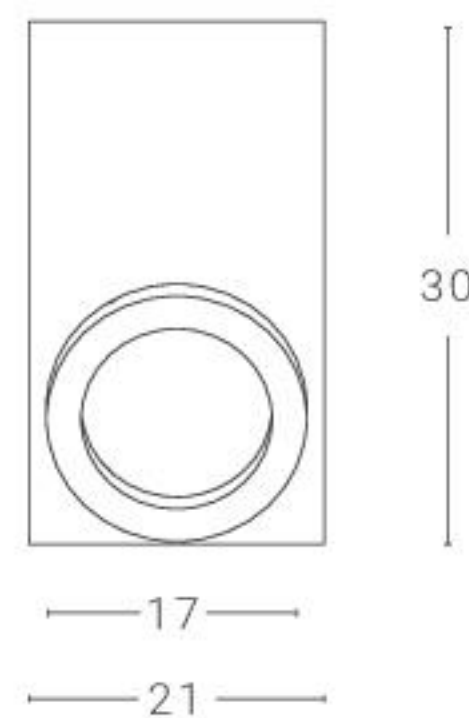

Meta

Design: Franco Zavarise

Parete rotonda Circle wall light

Sorgente luminosa Light source

LED 1 x 18,5W 230V 3000K 2450Lm. Energy Class A

Driver dimmerabile DALI/PUSH incluso
DALI/PUSH dimmable driver included

Parete quadrata Square wall light

Sorgente luminosa Light source

LED 1 x 18,5W 230V 3000K 2450Lm. Energy Class A

Driver dimmerabile DALI/PUSH incluso
DALI/PUSH dimmable driver included

Parete rettangolare Rectangular wall light

Sorgente luminosa Light source

LED 1 x 18,5W 230V 3000K 2450Lm. Energy Class A

Driver dimmerabile DALI/PUSH incluso
DALI/PUSH dimmable driver included

Materiale Material

Ferro, alluminio
Iron, aluminium

Finiture Colours