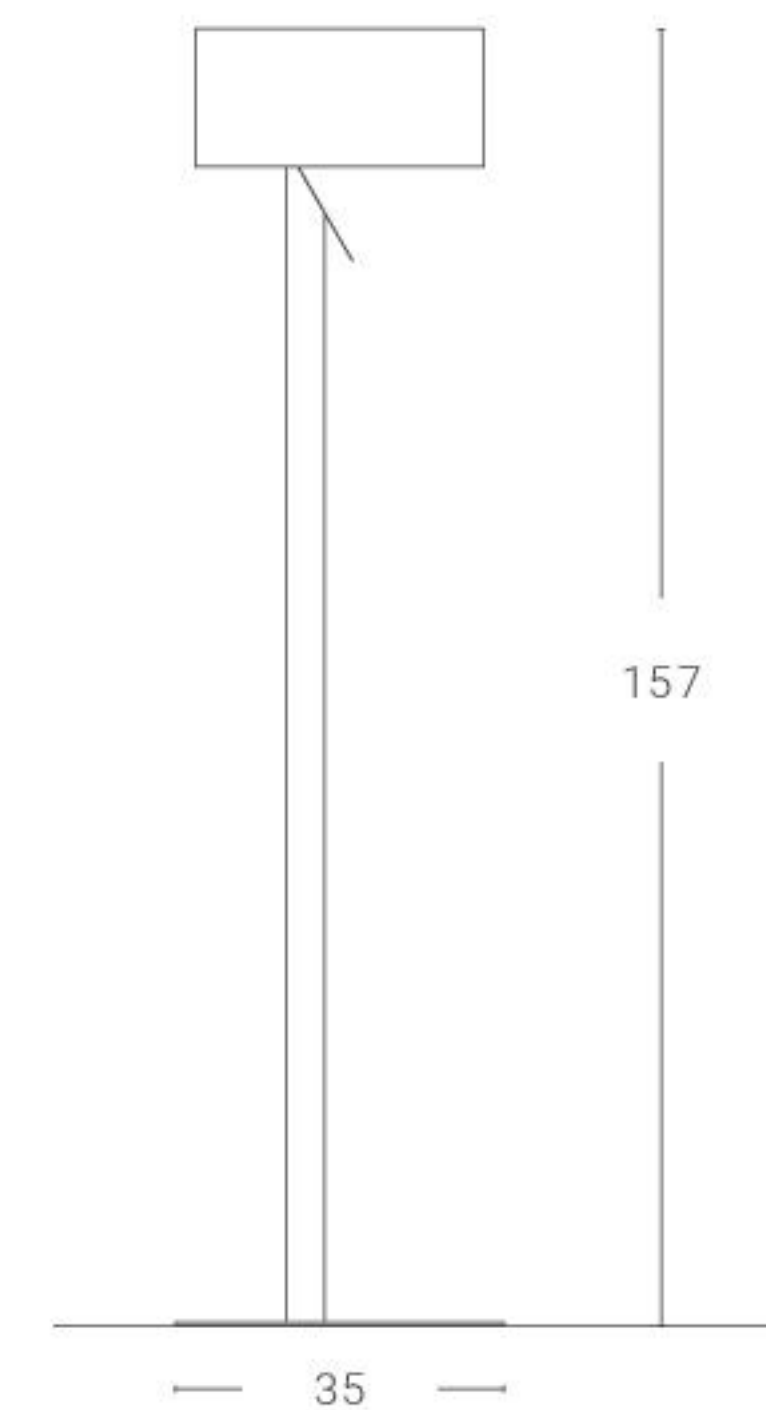

Terra Floor

Sorgente luminosa Light source

Luce indiretta / Indirect light:
LED 1 x 9W 230V 3000K 1200Lm Energy Class A
+
Luce diretta / Direct light:
LED 1 x 6,5W 230V 3000K 800Lm Energy Class A

Piantana a luce diretta/indiretta dimmerabile
mediante sensore touch /
Direct/indirect light floor lamp dimmable
via touch sensor

Attacco E27 (lampadina esclusa)
{A++ -> E} Max 70W
Lampholder E27 (bulb not included)
{A++ -> E} Max 70W

Materiale Material

Ferro, alluminio, metacrilato, ottone
Iron, aluminium, methacrylate, brass

Finiture Colours