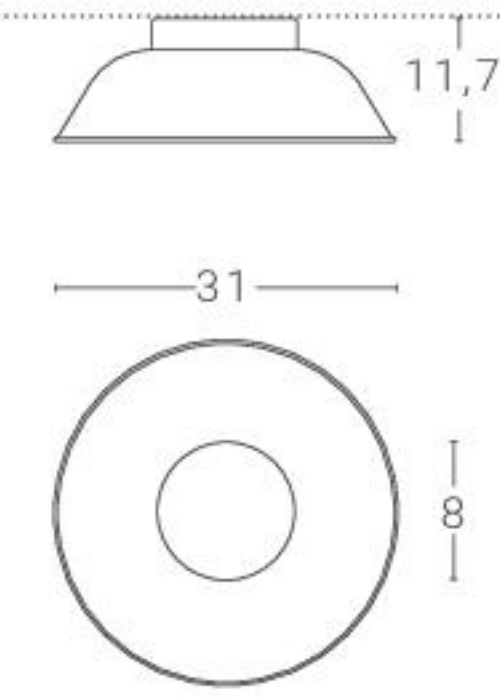

Reverb

Design: Alessandro Zambelli

Plafoniera Ceiling light

Sorgente luminosa Light source

LED 1 x 17W 230V 3000K 1950Lm
Energy Class A

Driver ON/OFF incluso / Disponibile driver
dimmerabile DALI/PUSH su richiesta
ON/OFF driver included / DALI/PUSH
dimmable driver available on request