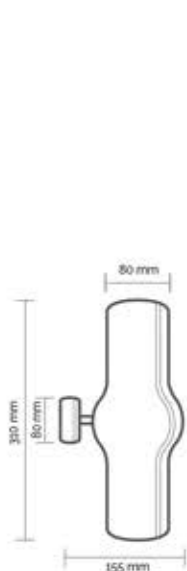

Apparecchi in ottone nei colori ottone, bianco e nero opaco esternamente ed internamente in ottone opaco.

Brass Light with brass, black and white matt color outside and matt brass color inside.

a richiesta:

- sospensioni con cavo ad altezza personalizzata;
- sono disponibili i colori in ottone antichizzato (AR-BA) con cavo nero
- lampadine non incluse

application:

- pendants are available at custom height;
- Antique brass colors (AR-BA) are available with black cable
- bulbs not included

4020