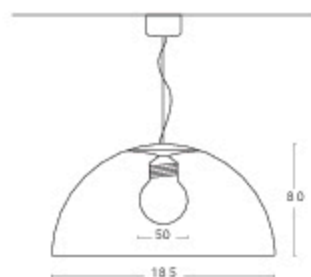

Ociu

Design by Franco Zavarise

Sospensione di grandi dimensioni (cm.185) in metacrilato opale bianco o nero con dettagli in alluminio verniciato. All'interno presenta un diffusore a forma di globo diametro cm.50 in polimetacrilato. Finitura interna personalizzabile nei colori a catalogo e in foglia oro/argento/rame.

A large-sized suspension lamp (185 cm.diameter) in opal white or black methacrylate with details in painted aluminium. In the inside the fitting has a poly-methacrylate diffuser in a global shape cm.50. The inner finish is customizable in any color of the catalogue, as well as in golden/silver/copper leaf.

Dimensioni/Dimensions:

Rosone: Ø4cm altezza 7cm

Ceiling rose: Ø4cm height 7cm

Sorgente luminosa/Light source:

5x17W LED Ø100mm 220V 4000K/3000K Opale 1350Lm/1320Lm En. class A

Dimmerabile su richiesta/Dimmable on request