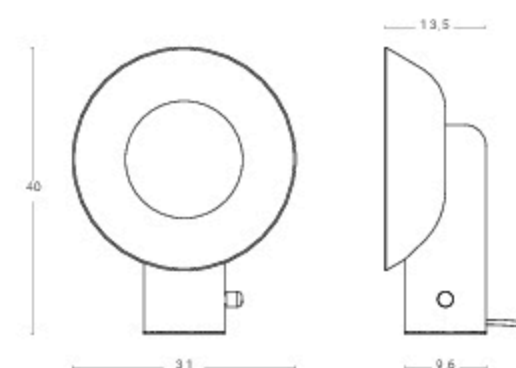

Sorgente luminosa/Light source:

LED 1x12W Ø70mm 220Vac 3000K 1200Lm Energy Class A
Dimmerabile su richiesta/Dimmable on request

Materiale/Material: Ferro, alluminio/Iron, aluminum

Finiture/Colours:

9005

3002