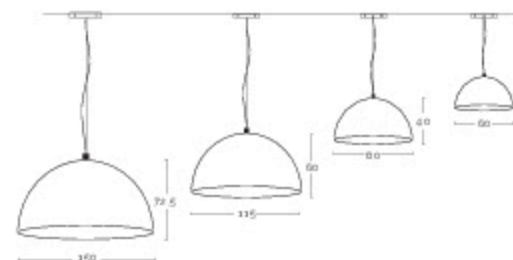

Alvin

Design by Franco Zavarise

Una grande cupola in metacrilato opalino o nero con interno verniciato (vedi lista colori fine catalogo) oppure in foglia oro/argento/rame.

A large dome shape in opal or black methacrylate with a painted interior (see the list of colours at the end of the catalogue) or in gold/silver/copper leaf.

Dimensioni/Dimensions:

Rosone: Ø16cm altezza 5cm

Ceiling rose: Ø16cm height 5cm

Sorgente luminosa/Light source:

Ø60/80: 1x17W LED Ø100mm 220V 3000K/4000K Opal 1320Lm/1350Lm Opal En. class A

Ø115/150: 3x17W LED Ø100mm 220V 4000K/3000K Opal 1350Lm/1320Lm En. class A