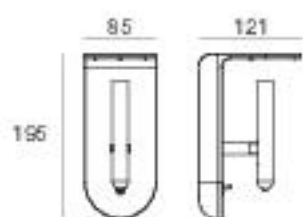

included
filters

KIT0035
gobo filter Fire

KIT0055
gobo filter Tree

KIT0057
gobo filter Water

2Nights_W2 | Wall light | 220-240 V | topLED 4 W | integrated ON/OFF switch

type

Wh.	Wh.	CFI 90	7976
BL	BL	CFI 90	7978
Wh.	Co.	CFI 90	7943
BL	Co.	CFI 90	7945