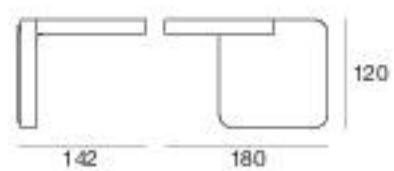

White	CFI 90	8112
Black	CFI 90	8113

colour

3000 K 9160 lm

optics

diffused

Quad_W | Wall light | topLED 19 W

type

White	CFI 90	7750
Black	CFI 90	7753