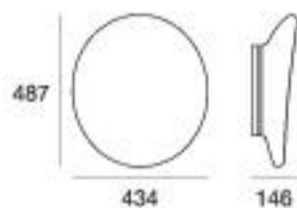

Dynamic\_W | Wall light | 220-240 V | topLED 6 W

**type**

White CRI 90 **7785**

**colour**

3000 K 674 lm

**optics**

diffused

Dynamic\_W | Wall light | 220-240 V | topLED 21 W

**type**

White CRI 90 **7786**

**colour**

3000 K 2655 lm

**optics**

diffused

Dynamic\_W | Wall light | 220-240 V | topLED 30 W

**type**

White CRI 90 **7787**

**colour**

3000 K 3730 lm

**optics**

diffused