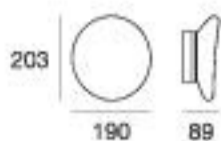

Dynamic\_W | Wall light | 220-240 V | topLED 6 W

**type**

White CRI 90 **7785**

**colour**

3000 K 674 lm

**optics**

diffused

Dynamic\_W | Wall light | 220-240 V | topLED 21 W

**type**

White CRI 90 **7786**

**colour**

3000 K 2655 lm

**optics**

diffused

Dynamic\_W | Wall light | 220-240 V | topLED 30 W

**type**

White CRI 90 **7787**

**colour**

3000 K 3730 lm

**optics**

diffused