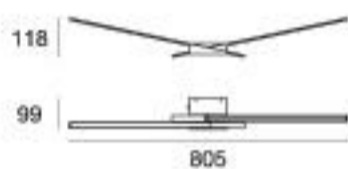

Wings_W | Wall light | 220-240 V | topLED 10 W

type

White	CFI 85	7411
Black	CFI 85	7412

colour

3000 K 690 lm

optics

diffused

Wings_W | Wall light | 220-240 V | topLED 16 W