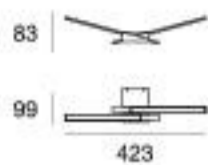

Wings_W | Wall light | 220-240 V | topLED 10 W

type

White	CFI 85	7411
Black	CFI 85	7412

colour

3000 K 690 lm

optics

diffused

Wings_W | Wall light | 220-240 V | topLED 16 W