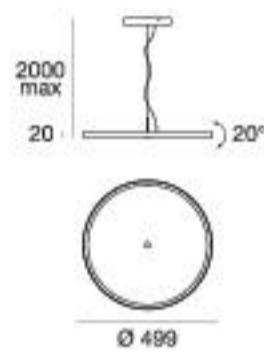

Light Game_P | Pendant luminaires | 220-240 V | topLED 12 W

type

White CRI 90 **7746**

colour

3000 K 1449 lm

optics

diffused

Light Game_P | Pendant luminaires | 220-240 V | topLED 34 W