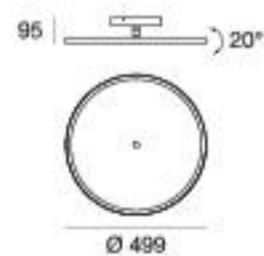

White CRI 90 **7745**

colour

3000 K 1449 lm

optics

diffused

Light Game_S | Ceiling luminaires | 220-240 V | topLED 34 W

type

White CRI 90 **7747**