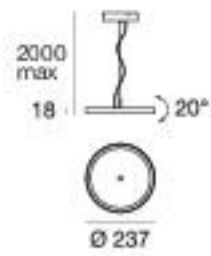

Light Game_P | Pendant luminaires | 220-240 V | topLED 12 W

type

White CRI 90 **7746**

colour

3000 K 1449 lm

optics

diffused

Light Game_P | Pendant luminaires | 220-240 V | topLED 34 W