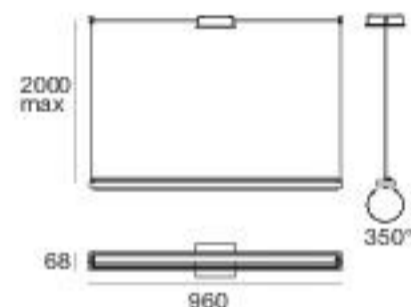

Tablet_P1 | Pendant luminaire | 220-240 V | topLED 23 W

type

White	CFI 90	8475
Black	CFI 90	8476

colour

3000 K 2719 lm

optics

diffused

accessories

KIT0080
CASAMBI
Phase-Cut Dimmer
1-2 art.

KIT0026
Phase-Cut Dimmer
1-4 art.