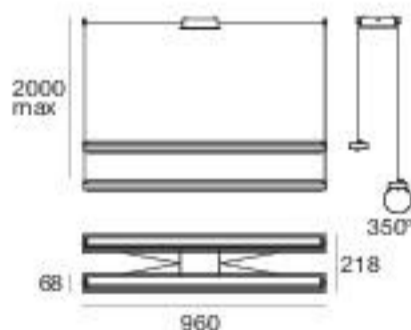

diffused

accessories

KIT0080
CASAMBI
Phase-Cut Dimmer
1-2 art.

KIT0026
Phase-Cut Dimmer
1-4 art.

Tablet_P2 | Pendant luminaire | 220-240 V | topLED 41 W

type

White	CFI 90	8478
Black	CFI 90	8479

colour