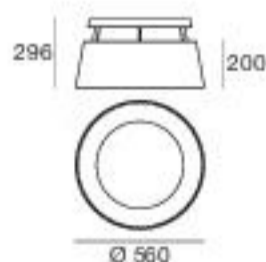

diffused

accessories

KIT0079

CASAMBI
DALI Dimmer
1 art.

Oxygen_S | Ceiling luminaires | 220-240 V | topLED 36 W

type

Wh	Wh	CRI 90	8081
Bl	Wh	CRI 90	8082
Yel	Wh	CRI 90	8083
As	Wh	CRI 90	8084

colour