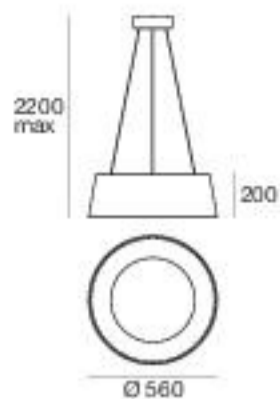

Oxygen_P | Pendant luminaires | 220-240 V | topLED 36 W

type

Wh	Wh	CRI 90	8089
Bl	Wh	CRI 90	8090
Yel	Wh	CRI 90	8091
As	Wh	CRI 90	8092

colour

3000 K 4042 lm

optics

diffused

accessories