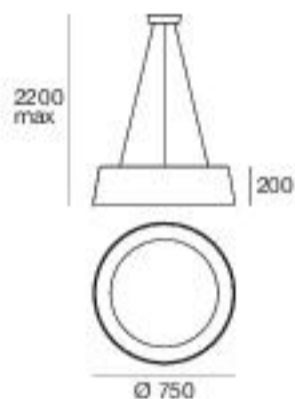

Oxygen_P | Pendant luminaires | 220-240 V | topLED 60 W

type

Wh	Wh	CRI 90	8093
Bl	Wh	CRI 90	8094
Yel	Wh	CRI 90	8095
As	Wh	CRI 90	8096

colour

3000 K 5670 lm

optics

diffused

accessories

KIT0079

CASAMBI
DALI Dimmer
1 art.