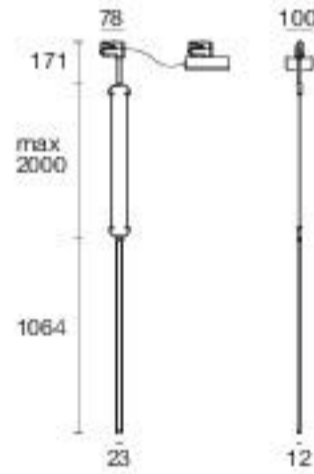

Chlorophyll_Bulbo collection | Pot light | 220-240 V | 3 x powerLED 7 W

type

Temacotta	8010
Pink	8011
L. Azure	8012

colour

RWB

optics

120°

Vertical_P1 - Bulbo collection | Track luminaires | 220-240 V | powerLED 24 W

type

Anod. Al.	8584
Anod. Bl.	8585
Anod. Al.	8586
Anod. Bl.	8587

colour

RWB

optics

diffused

x2 Vertical_P1 + driver 48 W

x2 Vertical_P1 + driver 48 W

Vertical_P2 - Bulbo collection | Track luminaires | 220-240 V | powerLED 48 W

type

Anod. Al.	8588
Anod. Bl.	8589

colour

RWB

optics

diffused