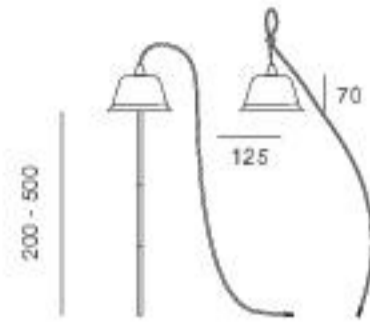

Chlorophyll_Bulbo collection | Pot light | 220-240 V | 3 x powerLED 7 W

type

Temacotta	8010
Pink	8011
L. Azure	8012

colour

RWB

optics

120°

Vertical_P1 - Bulbo collection | Track luminaires | 220-240 V | powerLED 24 W

type

Anod. Al.	8584
Anod. Bl.	8585
Anod. Al.	8586
Anod. Bl.	8587

colour

RWB

optics

diffused

x2 Vertical_P1 + driver 48 W

x2 Vertical_P1 + driver 48 W