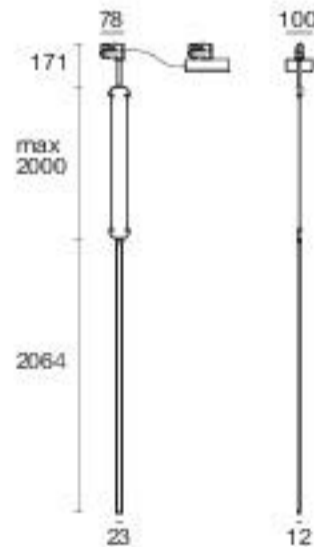

Chlorophyll_Bulbo collection | Pot light | 220-240 V | 3 x powerLED 7 W

type

Temacotta	8010
Pink	8011
L. Azure	8012

colour

RWB

optics

120°

Vertical_P1 - Bulbo collection | Track luminaires | 220-240 V | powerLED 24 W

type

Anod. Al.	8584
Anod. Bl.	8585
Anod. Al.	8586
Anod. Bl.	8587

colour

RWB

optics

diffused

x2 Vertical_P1 + driver 48 W

x2 Vertical_P1 + driver 48 W

Vertical_P2 - Bulbo collection | Track luminaires | 220-240 V | powerLED 48 W

type

Anod. Al.	8588
Anod. Bl.	8589

colour

RWB

optics

diffused