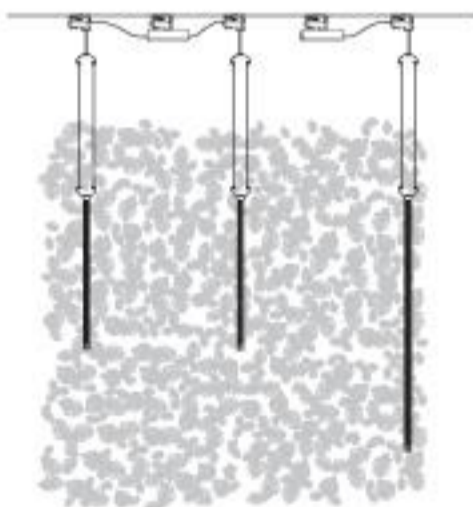

---

**Chlorophyll\_Bulbo collection**

Planted in the soil

Suspended overhead by its cord from an existing support

---

**Thin\_Reika\_Bulbo collection**

Under shelves or wall units  
Retail/contract/residential applications

Thin  
Diffused emission

Reika  
Asymmetric emission

---

**Vertical\_Bulbo collection**

For green wall

For suspended or large plants