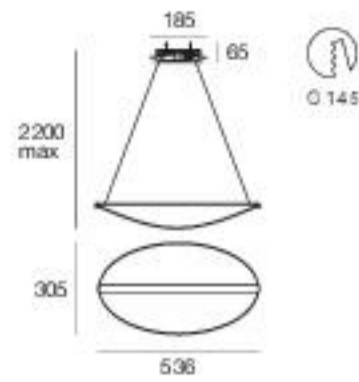

Diphy_PC | Semi-recessed light | 220-240 V | topLED 21 W

type

White CRI 90 **8174**

colour

3000 K 2938 lm

optics

diffused

accessories