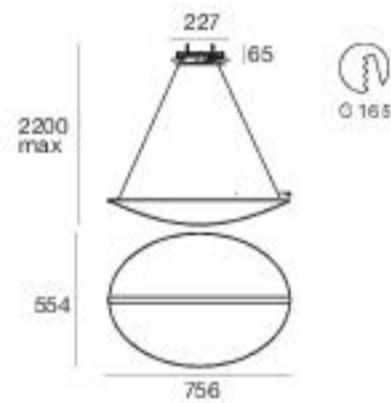

Diphy_PC | Semi-recessed light | 220-240 V | topLED 40 W

type

White CRI 90 **8171**

colour

3000 K 6794 lm

optics

diffused

accessories