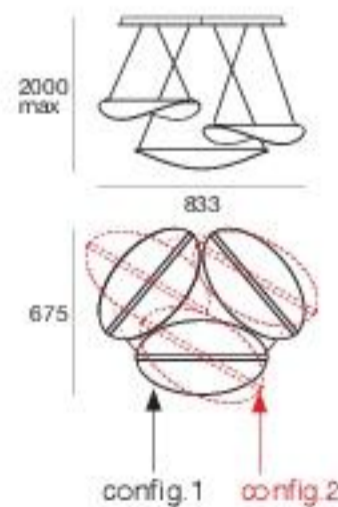

Diphy_P3 | Pendant luminaires | 220-240 V | topLED 42 W

type

White CRI 90 **8168**

colour

3000 K 6730 lm

optics

diffused

accessories

KIT0079
CASAMBI
DALI Dimmer
1 art.