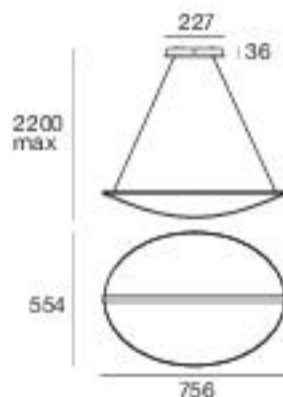

Diphy_P1 | Pendant luminaires | 220-240 V | topLED 40 W

type

White CRI 90 8173

colour

3000 K 6794 lm

optics

diffused

accessories

KIT0080
CASAMBI
Phase-Cut Dimmer
1 art.

KIT0026
Phase-Cut Dimmer
1-2 art.