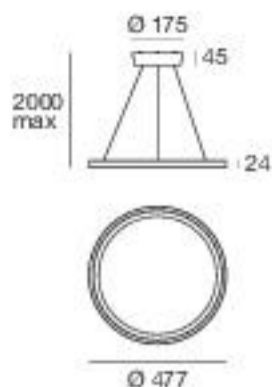

Hinomaru_P | Pendant luminaires | 220-240 V | topLED 30 W

type

Bl. No. CFI 90 **8614**
Rose G. CFI 90 **8615**

colour

3000 K 4042 lm

optics

diffused

accessories