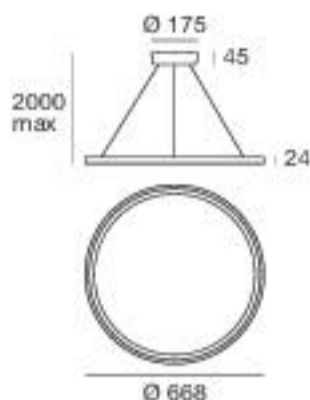

Hinomaru_P | Pendant luminaires | 220-240 V | topLED 42 W

type

Bl. No. CFI 90 **8618**
Rose G. CFI 90 **8619**

colour

3000 K 5671 lm

optics

diffused

accessories

KIT0080
CASAMBI
Phase-Cut Dimmer
1 art.

KIT0026
Phase-Cut Dimmer
1-2 art.