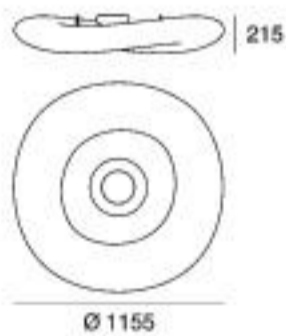

type

White 6857

source

Fluorescent 1x55 W (included)

optics

diffused

Mr.Magoo_S | Ceiling luminaires | 220-240 V | 4x2G11

type