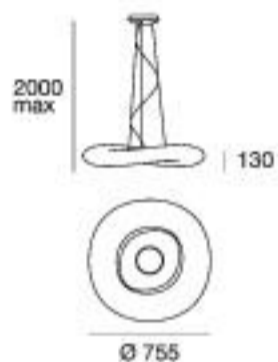

Mr.Mago o_P | Pendant luminaire | 220-240 V | 1x2GX13

type

White 7790

source

Fluorescent 1x22 W (included)

optics

diffused

Mr.Mago o_P | Pendant luminaire | 220-240 V | 1x2GX13

type

White 6960

source

Fluorescent 1x55 W (included)

optics

diffused

Mr.Mago o_P | Pendant luminaire | 220-240 V | 4x2GX11

type