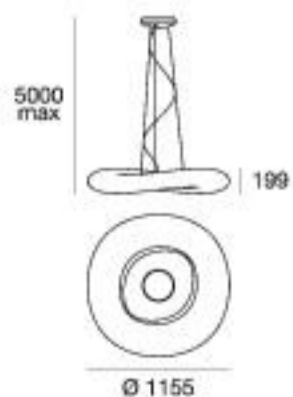

type

White 6960

source

Fluorescent 1x55 W (included)

optics

diffused

Mr.Mago o_P | Pendant luminaire | 220-240 V | 4x2GX11

type