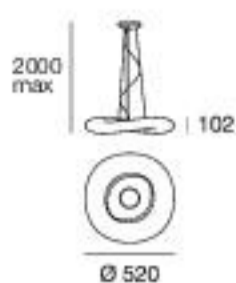

Mr.Mago o_P | Pendant luminaire | 220-240 V | 1x2GX13

type

White 7790

source

Fluorescent 1x22 W (included)

optics

diffused

Mr.Mago o_P | Pendant luminaire | 220-240 V | 1x2GX13

type

White 6960

source

Fluorescent 1x55 W (included)

optics

diffused

Mr.Mago o_P | Pendant luminaire | 220-240 V | 4x2GX11

type