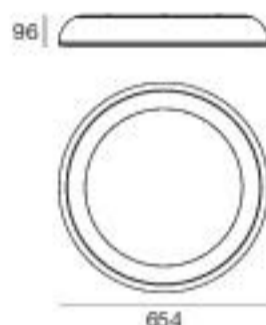

Reflexio | Ceiling-Wall light | 220-240 V | topLED 42 W

type

Wh.	Wh.	CFI 90	8532
Bl.	Wh.	CFI 90	8533

colour

3000 K 5671 lm

optics

diffused

accessories

KIT0080
CASAMBI
Phase-Cut Dimmer
1 art.

KIT0026
Phase-Cut Dimmer
1-2 art.