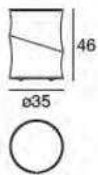

Cloè

The feel of a sheet of rice paper that folds on itself, wrapping around the light and making it soft and intriguing.

Materials: translucent white linear polyethylene casing for diffused lighting; white linear polyethylene base, or matt white coated metal mounting frame.

Das Gefühl von einem gefalteten Blatt Reispapier, das das Licht umgibt und ihm einen weichen und täuschenden Charakter verleiht.

Material: Leuchtkörper aus linearem, weißem, durchscheinendem Polyethylen; Fuß aus linearem, weißem Polyethylen, oder Fassung aus Metall mit Lackierung in Mattweiß.

10451 translucent
durchscheinend
1 x E27 48 W
220-240V
1 x E27 20 W
220-240V
LED Bulbs available
LED Bulbs RGB available