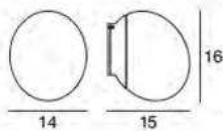

Goccia LED

A ceiling or wall light with an organic form, which evokes the appearance of a stone smoothed by the flow of water and time.

Materials: white satin-finished polycarbonate mounting frame; white glass diffuser.

Eine Wandleuchte oder Deckenleuchte mit einer Form, die sich an der Natur inspiriert und an einen Stein erinnert, der vom Wasser und der Zeit geschliffen worden ist.

Material: Fassung aus satiniertem weißem Polycarbonat Diffusor aus weißem Glas.

7240 white / weiß
1 x G9 33 W
220-240V (Incl.)
1 x G9 7 W
220-240V
LED Bulbs available

7241 white / weiß
4 W LED
220-240V
3000K - A 400 lm
CRI 90

7242 white / weiß
1 x G9 33 W
220-240V (Incl.)
1 x G9 7 W
220-240V
LED Bulbs available

7243 white / weiß
4 W LED
220-240V
3000K - A 400 lm
CRI 90