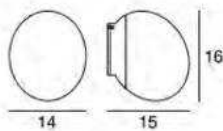

Goccia LED

A ceiling or wall light with an organic form, which evokes the appearance of a stone smoothed by the flow of water and time.

Materials: white satin-finished polycarbonate mounting frame; white glass diffuser.

Eine Wandleuchte oder Deckenleuchte mit einer Form, die sich an der Natur inspiriert und an einen Stein erinnert, der vom Wasser und der Zeit geschliffen worden ist.

Material: Fassung aus satiniertem weißem Polycarbonat Diffusor aus weißem Glas.

7240 white / weiß
1 x G9 33 W
220-240V (Incl.)
1 x G9 7 W
220-240V
LED Bulbs available

7241 white / weiß
4 W LED
220-240V
3000K - A 400 lm
CRI 90

7242 white / weiß
1 x G9 33 W
220-240V (Incl.)
1 x G9 7 W
220-240V
LED Bulbs available

7243 white / weiß
4 W LED
220-240V
3000K - A 400 lm
CRI 90