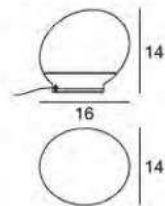

Goccia LED

A ceiling or wall light with an organic form, which evokes the appearance of a stone smoothed by the flow of water and time.

Materials: white satin-finished polycarbonate mounting frame; white glass diffuser.

Eine Wandleuchte oder Deckenleuchte mit einer Form, die sich an der Natur inspiriert und an einen Stein erinnert, der vom Wasser und der Zeit geschliffen worden ist.

Material: Fassung aus satiniertem weißem Polycarbonat Diffusor aus weißem Glas.

7240 white / weiß
1 x G9 33 W
220-240V (Incl.)
1 x G9 7 W
220-240V
LED Bulbs available

7241 white / weiß
4 W LED
220-240V
3000K - A 400 lm
CRI 90

7242 white / weiß
1 x G9 33 W
220-240V (Incl.)
1 x G9 7 W
220-240V
LED Bulbs available

7243 white / weiß
4 W LED
220-240V
3000K - A 400 lm
CRI 90