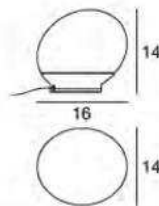

Goccia LED

A ceiling or wall light with an organic form, which evokes the appearance of a stone smoothed by the flow of water and time.

Materials: white satin-finished polycarbonate mounting frame; white glass diffuser.

Eine Wandleuchte oder Deckenleuchte mit einer Form, die sich an der Natur inspiriert und an einen Stein erinnert, der vom Wasser und der Zeit geschliffen worden ist.

Material: Fassung aus satiniertem weißem Polycarbonat Diffusor aus weißem Glas.

7240 white / weiß
1 x G9 33 W
220-240V (Incl.)
1 x G9 7 W
220-240V
LED Bulbs available

7241 white / weiß
4 W LED
220-240V
3000K - A 400 lm
CRI 90

7242 white / weiß
1 x G9 33 W
220-240V (Incl.)
1 x G9 7 W
220-240V
LED Bulbs available

7243 white / weiß
4 W LED
220-240V
3000K - A 400 lm
CRI 90