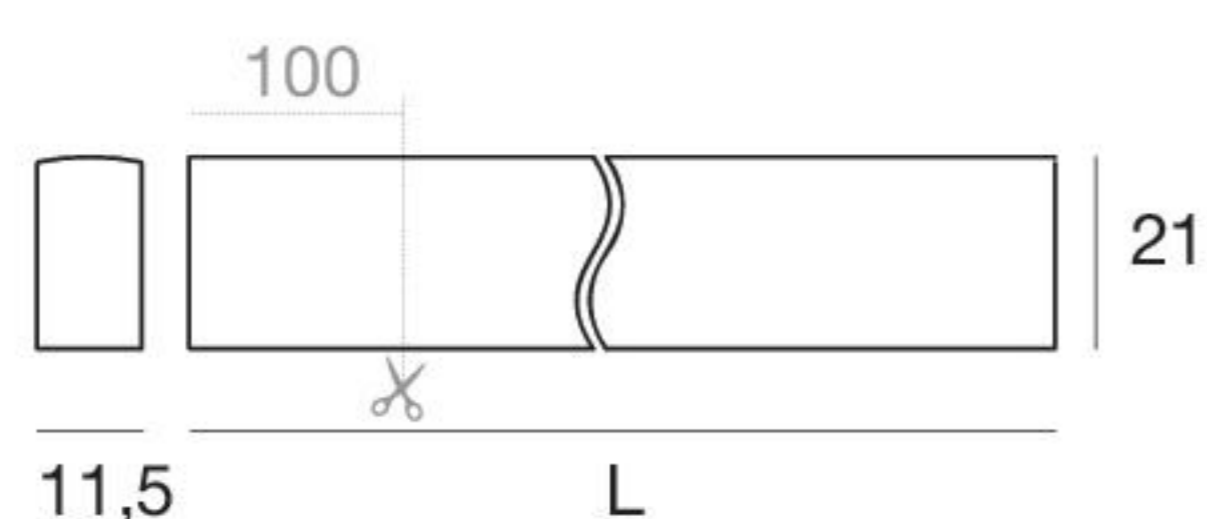

**Rubber** | LED strip | stripLED 120 W 24 V

type	L	colour		
Opaline	10 m	3000 K	2600 lm	<b>98407</b>
Opaline	10 m	4000 K	3500 lm	<b>98408</b>

<b>99331</b> ON/OFF 1 art.	<b>99332</b> 1-10V 1 art.	<b>98411</b> End connector	<b>98413</b> IP65 connector

**Rubber RGB** | LED strip | stripLED 120 W 24 V

type	L	colour	
Opaline	10 m	RGB	<b>98409</b>

<b>99076</b> IR Remote	<b>99278</b> DMX	<b>98411</b> End connector	<b>98410</b> IP65 connector

**Rubber** | Linear profile

type	L	suitable for	
Anod. Al.	1 m	Rubber - Rubber RGB	<b>98412</b>

**Rubber** | U-brackets

type	L	suitable for	
Anod. Al.	10 x 20 mm	Rubber - Rubber RGB	<b>98388</b>