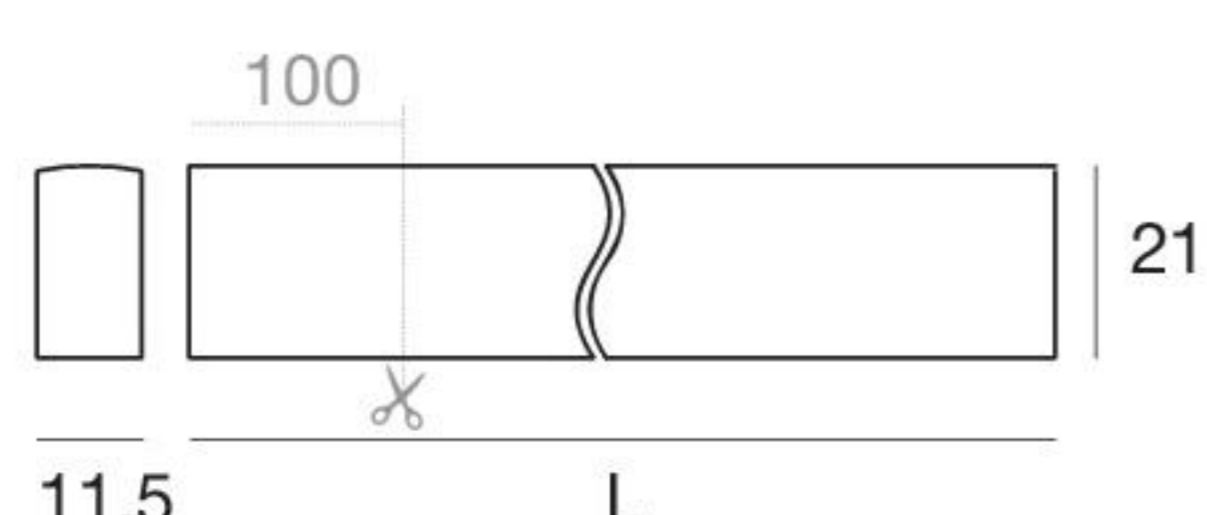

**Rubber** | LED strip | stripLED 120 W 24 V

type	L	colour		
Opaline	10 m	3000 K	2600 lm	<b>98407</b>
Opaline	10 m	4000 K	3500 lm	<b>98408</b>

<b>99331</b> ON/OFF 1 art.	<b>99332</b> 1-10V 1 art.	<b>98411</b> End connector	<b>98413</b> IP65 connector

**Rubber RGB** | LED strip | stripLED 120 W 24 V

type	L	colour	
Opaline	10 m	RGB	<b>98409</b>

<b>99076</b> IR Remote	<b>99278</b> DMX	<b>98411</b> End connector	<b>98410</b> IP65 connector

**Rubber** | Linear profile

type	L	suitable for	
Anod. Al.	1 m	Rubber - Rubber RGB	<b>98412</b>

**Rubber** | U-brackets

type	L	suitable for	
Anod. Al.	10 x 20 mm	Rubber - Rubber RGB	<b>98388</b>