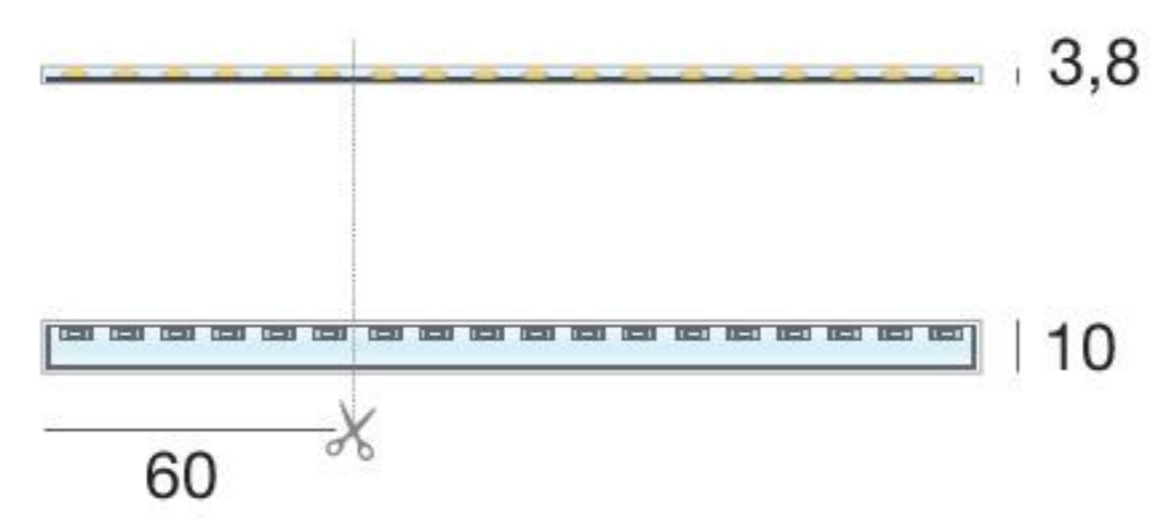

Side_strip | LED strip | stripLED 7.7 W / m 24 V

1 m piece	colour	
98052	2700 K	740 lm
98051	5000 K	780 lm

5 m reel	colour	
98098	2700 K	3700 lm
98097	5000 K	3900 lm

89488
ON/OFF
1 m

89179
ON/OFF
1 - 3 m

99332
1-10V
1 - 19 m

89359
ON/OFF
1 reel

99331
ON/OFF
1 - 3 reels

99332
1-10V
1 - 3 reels