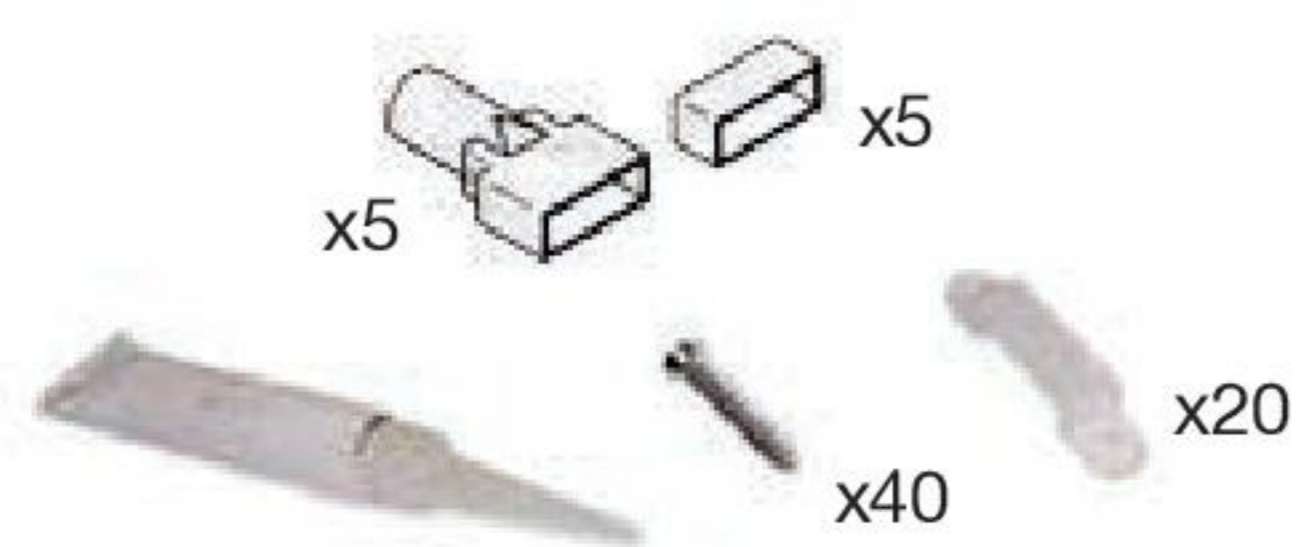

LED Strips | Corner profile

type	L	suitable for	
Anod. Al.	2000 mm	Ribbon, Dropper, Silicone_C	98392

LED Strips | Surface profile

type	L	suitable for	
Anod. Al.	2000 mm	Ribbon, Dropper, Silicone_C	98419

LED Strips | PMMA cover

type	L	suitable for	
Opaline	2000 mm	98392 - 98419	98395

Silicone_C | Fixing and closing kit

features	suitable for	
1 x Silicone glue	5 m Silicone_C	98373
20 x Clips		
40 x M3x25 steel screws		
10 x Caps		

Silicone_C | Closing kit

features	suitable for	
10 x Clips	1 m Silicone_C	89223
20 x M3x25 steel screws		