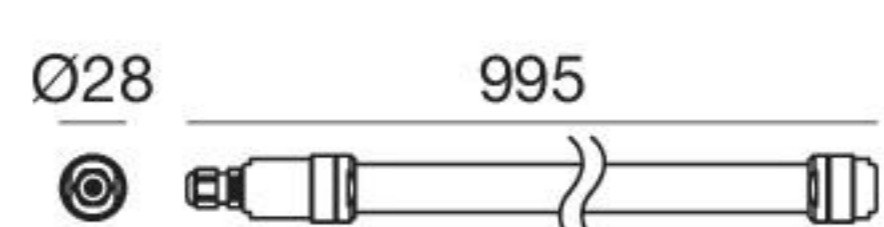

**Flash\_1** | Underwater luminaires | topLED 22 W 24 V

type			colour			optic	
Steel	CRI 80	<b>95322</b>	3000 K	2050 lm	<b>W</b>	Diff.	<b>00</b>
			4000 K	2260 lm	<b>N</b>	Transp.	<b>36</b>
			5000 K	2260 lm	<b>C</b>		

<b>89179</b>	<b>89359</b>	<b>99332</b>	<b>98143</b>	<b>93888</b>
ON/OFF 1 art.	ON/OFF 1 - 2 art.	1-10V 1 - 6 art.	2 x Wall brackets	2 x Fixing clips

**Flash\_1** | Underwater luminaires | topLED 27 W 24 V

type			colour			optic	
Steel	CRI 80	<b>95323</b>	3000 K	2500 lm	<b>W</b>	Diff.	<b>00</b>
			4000 K	2770 lm	<b>N</b>	Transp.	<b>36</b>
			5000 K	2770 lm	<b>C</b>		

<b>89359</b>	<b>99331</b>	<b>99332</b>	<b>98143</b>	<b>93888</b>
ON/OFF 1 art.	ON/OFF 1 - 5 art.	1-10V 1 - 5 art.	2 x Wall brackets	2 x Fixing clips

type			colour			optic	
Steel	CRI 80	<b>95327</b>	3000 K	2500 lm	<b>W</b>	Diff.	<b>00</b>
			4000 K	2770 lm	<b>N</b>	Transp.	<b>36</b>
			5000 K	2770 lm	<b>C</b>		

<b>89359</b>	<b>99331</b>	<b>99332</b>	<b>98143</b>	<b>93888</b>
ON/OFF 1 art.	ON/OFF 1 - 5 art.	1-10V 1 - 5 art.	2 x Wall brackets	2 x Fixing clips