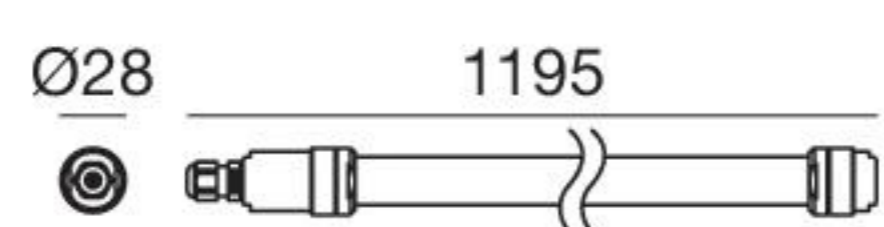

**Flash\_1** | Underwater luminaires | topLED 22 W 24 V

type			colour			optic	
Steel	CRI 80	<b>95322</b>	3000 K	2050 lm	<b>W</b>	Diff.	<b>00</b>
			4000 K	2260 lm	<b>N</b>	Transp.	<b>36</b>
			5000 K	2260 lm	<b>C</b>		

<b>89179</b>	<b>89359</b>	<b>99332</b>	<b>98143</b>	<b>93888</b>
ON/OFF 1 art.	ON/OFF 1 - 2 art.	1-10V 1 - 6 art.	2 x Wall brackets	2 x Fixing clips

**Flash\_1** | Underwater luminaires | topLED 27 W 24 V

type			colour			optic	
Steel	CRI 80	<b>95323</b>	3000 K	2500 lm	<b>W</b>	Diff.	<b>00</b>
			4000 K	2770 lm	<b>N</b>	Transp.	<b>36</b>
			5000 K	2770 lm	<b>C</b>		

<b>89359</b>	<b>99331</b>	<b>99332</b>	<b>98143</b>	<b>93888</b>
ON/OFF 1 art.	ON/OFF 1 - 5 art.	1-10V 1 - 5 art.	2 x Wall brackets	2 x Fixing clips

type			colour			optic	
Steel	CRI 80	<b>95327</b>	3000 K	2500 lm	<b>W</b>	Diff.	<b>00</b>
			4000 K	2770 lm	<b>N</b>	Transp.	<b>36</b>
			5000 K	2770 lm	<b>C</b>		

<b>89359</b>	<b>99331</b>	<b>99332</b>	<b>98143</b>	<b>93888</b>
ON/OFF 1 art.	ON/OFF 1 - 5 art.	1-10V 1 - 5 art.	2 x Wall brackets	2 x Fixing clips