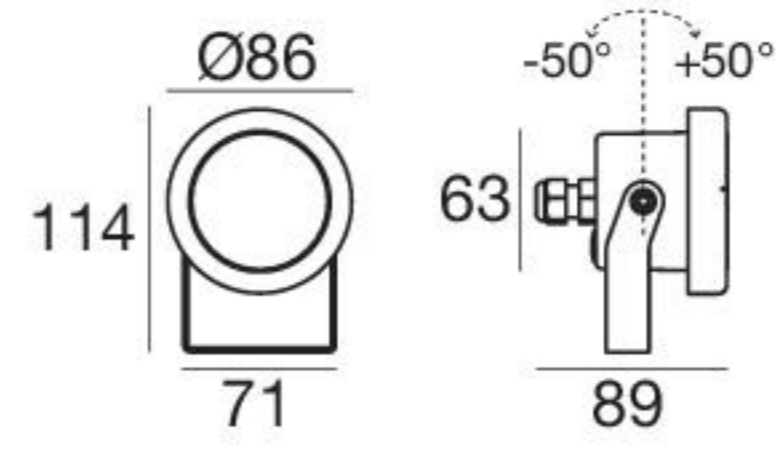

Vigilant | Underwater luminaires | powerLED 6 W 630 mA

type	colour	optic
Steel	93511	RGB
		Z
		15° 15
		30° 30
		60° 60
		120° 12

99207
DMX

Vigilant | Underwater luminaires | powerLED 12 W 630 mA

type	colour	optic
Steel	93647	RGB
		Z
		15° 15
		30° 30
		60° 60
		120° 12

99207
DMX

Vigilant | Underwater luminaires | powerLED 27 W 500 mA

type	colour	optic
Steel	93514	RGB
		Z
		15° 15
		30° 30
		60° 60
		120° 12

99206
DMX