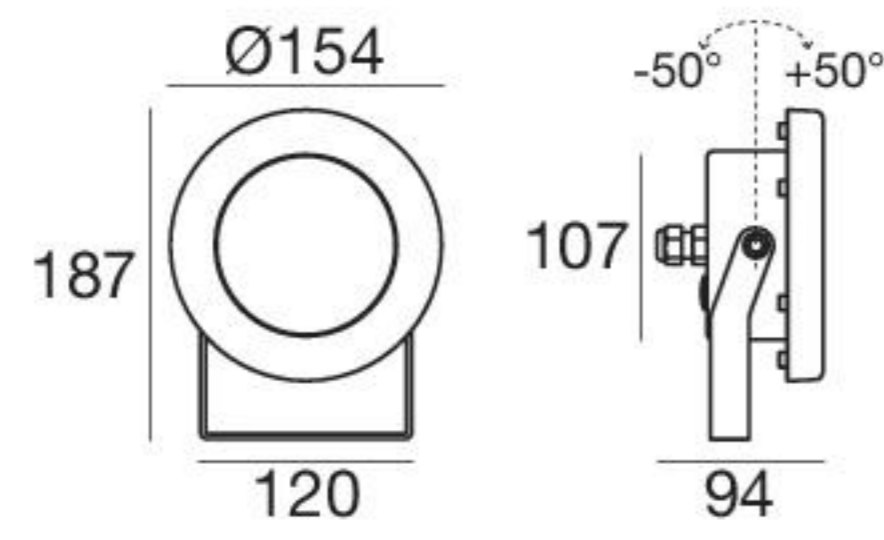

Vigilant | Underwater luminaires | powerLED 6 W 630 mA

type	colour	optic
Steel	93511	RGB
		Z
		15° 15
		30° 30
		60° 60
		120° 12

99207
DMX

Vigilant | Underwater luminaires | powerLED 12 W 630 mA

type	colour	optic
Steel	93647	RGB
		Z
		15° 15
		30° 30
		60° 60
		120° 12

99207
DMX

Vigilant | Underwater luminaires | powerLED 27 W 500 mA

type	colour	optic
Steel	93514	RGB
		Z
		15° 15
		30° 30
		60° 60
		120° 12

99206
DMX