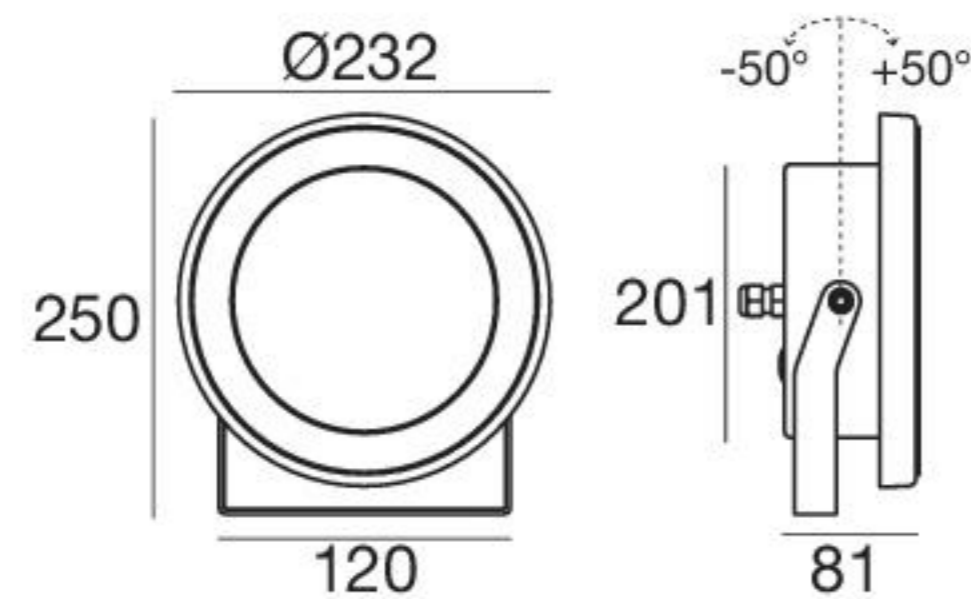

Vigilant | Underwater luminaires | powerLED 6 W 630 mA

type	colour	optic
Steel	93511	RGB
		Z
		15° 15
		30° 30
		60° 60
		120° 12

99207
DMX

Vigilant | Underwater luminaires | powerLED 12 W 630 mA

type	colour	optic
Steel	93647	RGB
		Z
		15° 15
		30° 30
		60° 60
		120° 12

99207
DMX

Vigilant | Underwater luminaires | powerLED 27 W 500 mA

type	colour	optic
Steel	93514	RGB
		Z
		15° 15
		30° 30
		60° 60
		120° 12

99206
DMX