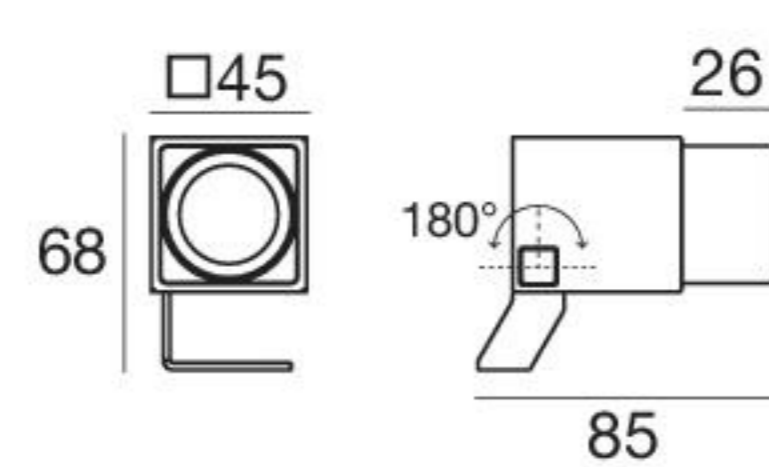

89423
ON/OFF
1 art.

99181
ON/OFF
1 - 2 art.

99185
ON/OFF
2 - 4 art.

98550
Pegs

Periskop blade | Projector | powerLED 2 W 630 mA**type**

White	CRI 80	97639
Black	CRI 80	97640
Grey	CRI 80	97649
Cor-Ten	CRI 80	97650

colour

3000 K	164 lm	W
4000 K	175 lm	N
5000 K	213 lm	C

optic

3°	03
----	-----------

89420
ON/OFF
1 - 2 art.

99179
ON/OFF
3 - 6 art.

99186
ON/OFF
6 - 12 art.

98550
Pegs