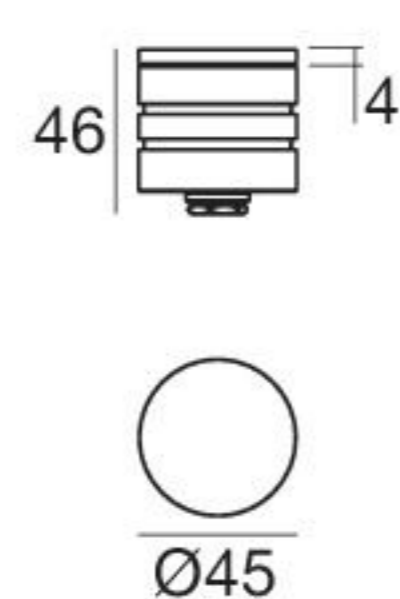

Nicro_I | Drive-over spotlight | powerLED 0,6 W 220 mA

type		colour			optic	
Steel	CRI 80 97900	3000 K	85 lm	W	120°	12
		4000 K	90 lm	N	Diff.	00
		5000 K	98 lm	C		

- 99328**
 ON/OFF
 1 - 2 art.
- 99329**
 ON/OFF
 3 - 6 art.
- Outer-casings
 613