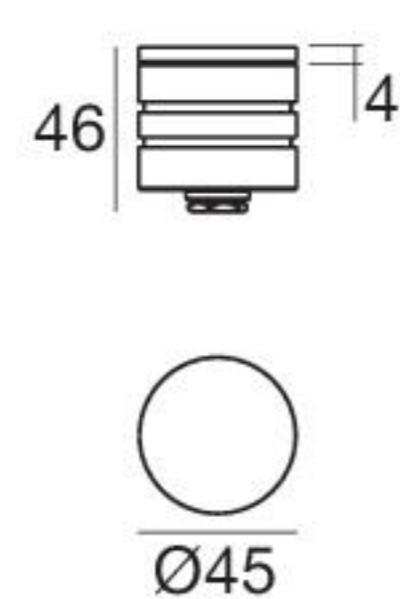

type		colour			optic	
Steel	CRI 80 93457	3000 K	130 lm	W	8°	08
		4000 K	138 lm	N	15°	15
		5000 K	158 lm	C	30°	30
					60°	60

- **89419**
  ON/OFF
  1 - 2 art.
- **89421**
  ON/OFF
  3 - 6 art.
- **99183**
  ON/OFF
  6 - 12 art.
- Outer-casings
  613

Nicro_I | Drive-over spotlight | powerLED 1.9 W 220 mA