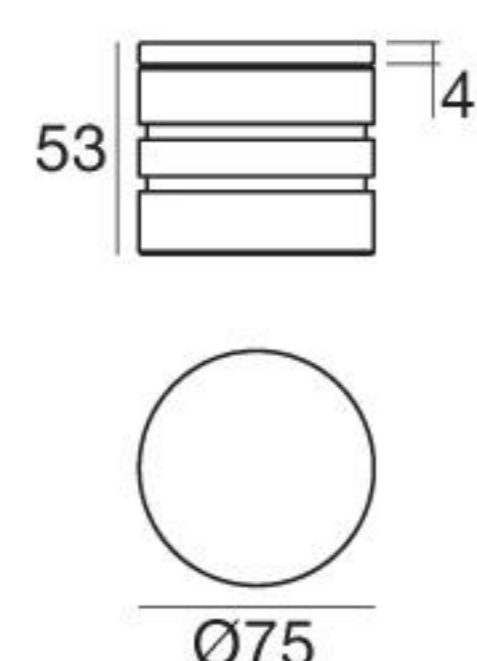

type		colour			optic	
Steel	CRI 80 93459	3000 K	390 lm	W	15°	15
		4000 K	414 lm	N	30°	30
		5000 K	474 lm	C	60°	60

- **89421**
  ON/OFF
  1 - 2 art.
- **99183**
  ON/OFF
  2 - 4 art.
- Outer-casings
  613