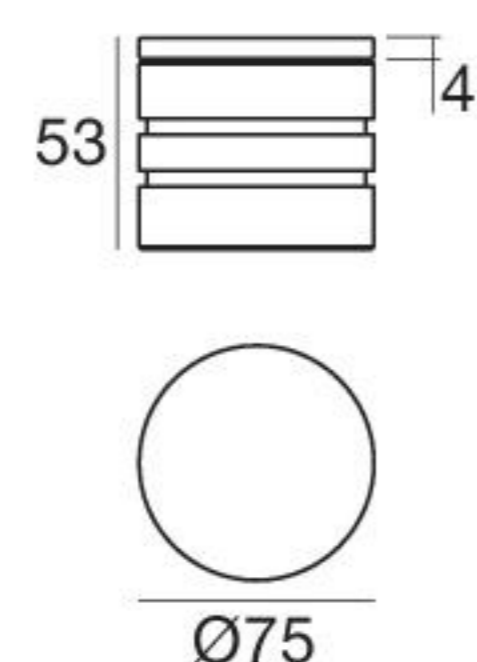

type		colour			optic	
Steel	CRI 80 97901	3000 K	255 lm	W	120°	12
		4000 K	270 lm	N	Diff.	00
		5000 K	294 lm	C		

- **99329**
  ON/OFF
  1 - 2 art.
- Outer-casings
  613

Nicro_I | Drive-over spotlight | powerLED 3 W 350 mA