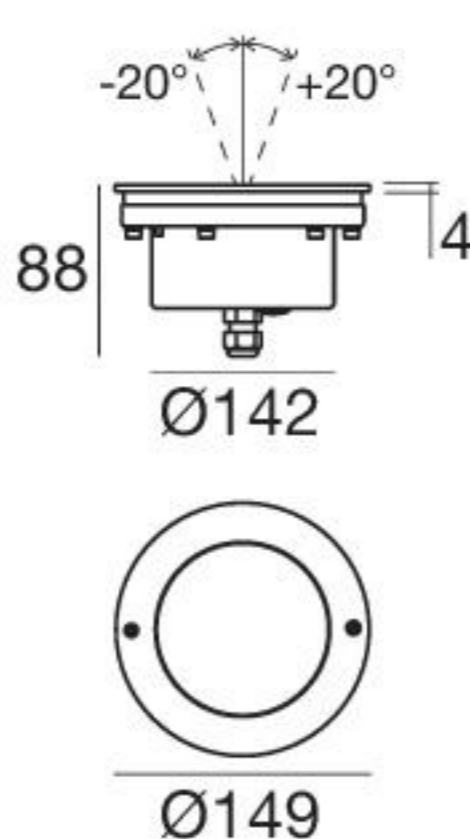

Zalex | Drive-over spotlight | powerLED 6 W 630 mA

type		colour			optic	
Steel	CRI 80	94137	3000 K	624 lm	W	15° 15
			4000 K	666 lm	N	30° 30
			5000 K	759 lm	C	60° 60
R - G - B - Y on request						

- 
99179
 ON/OFF
 1 - 2 art.
- 
99186
 ON/OFF
 2 - 4 art.
- 
98134
 Outer casing

Zalex | Drive-over spotlight | powerLED 18 W 630 mA

type		colour			optic	
Steel	CRI 80	94138	3000 K	1872 lm	W	15° 15
			4000 K	1998 lm	N	30° 30
			5000 K	2277 lm	C	60° 60
R - G - B - Y on request						

- 
99186
 ON/OFF
 1 art.
- 
98133
 Outer casing

Zalex | Outer-casing

type	Ø mm	h. mm	suitable for
PVC	115	163	Zalex 6 W 98134

Zalex | Outer-casing

type	Ø mm	h. mm	suitable for
PVC	154	173	Zalex 18 W 98133