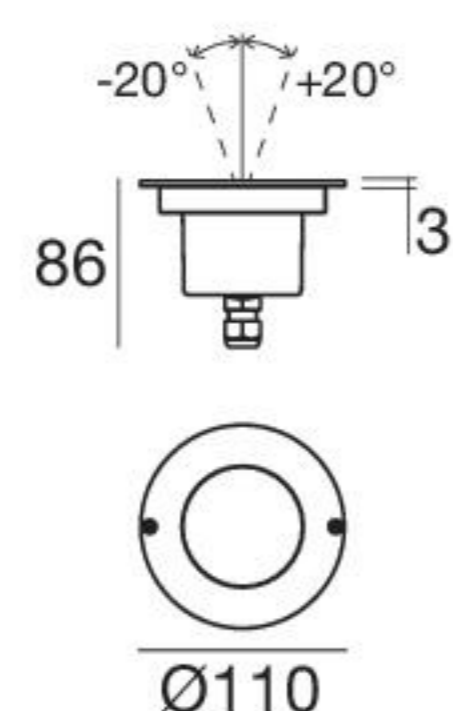

Zalex | Drive-over spotlight | powerLED 6 W 630 mA

type		colour			optic	
Steel	CRI 80	94137	3000 K	624 lm	W	15° 15
			4000 K	666 lm	N	30° 30
			5000 K	759 lm	C	60° 60
R - G - B - Y on request						

- 
99179
 ON/OFF
 1 - 2 art.
- 
99186
 ON/OFF
 2 - 4 art.
- 
98134
 Outer casing

Zalex | Drive-over spotlight | powerLED 18 W 630 mA

type		colour			optic	
Steel	CRI 80	94138	3000 K	1872 lm	W	15° 15
			4000 K	1998 lm	N	30° 30
			5000 K	2277 lm	C	60° 60
R - G - B - Y on request						

- 
99186
 ON/OFF
 1 art.
- 
98133
 Outer casing

Zalex | Outer-casing

type	Ø mm	h. mm	suitable for
PVC	115	163	Zalex 6 W 98134

Zalex | Outer-casing

type	Ø mm	h. mm	suitable for
PVC	154	173	Zalex 18 W 98133