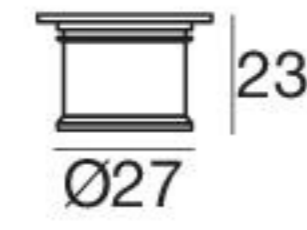

Beret_Q | Walk-over spotlight | powerLED 1 W 350 mA**type**

White	CRI 80	92088
Grey	CRI 80	92092
Chrome	CRI 80	92069
Nickel	CRI 80	92076
Steel	CRI 80	92077

colour

3000 K	130 lm	W	15°	15
4000 K	138 lm	N	30°	30
5000 K	158 lm	C	60°	60
Red		R	Diff.	00
Green		G		
Blue		B		
Yellow		Y		