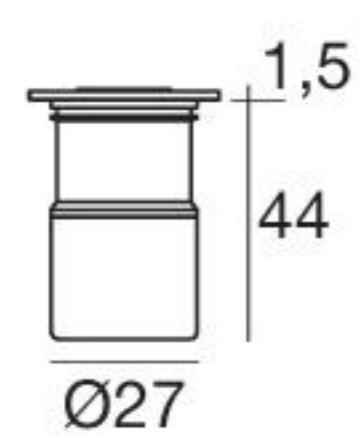

optic

89420
ON/OFF
1 - 2 art.

99179
ON/OFF
3 - 6 art.

99186
ON/OFF
6 - 12 art.

84918

Outer casing

Beret_2Q | Walk-over spotlight | powerLED 2 W 630 mA**type**

Chrome	CRI 80	93138
Nickel	CRI 80	93139
Steel	CRI 80	93140