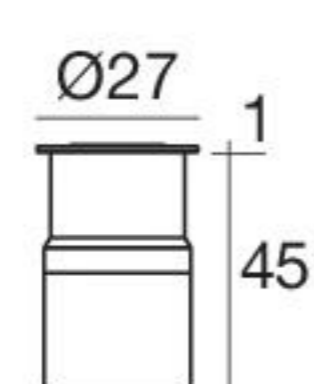

Beret_R | Walk-over spotlight | powerLED 1 W 350 mA

type			colour			optic	
White	CRI 80	92065	3000 K	130 lm	W	15°	15
Grey	CRI 80	92061	4000 K	138 lm	N	30°	30
Chrome	CRI 80	92066	5000 K	158 lm	C	60°	60
Nickel	CRI 80	92067	Red		R	Diff.	00
Steel	CRI 80	92068	Green		G		
			Blue		B		
			Yellow		Y		

89419	89421	99183	84915	84336
ON/OFF 1 - 2 art.	ON/OFF 3 - 6 art.	ON/OFF 6 - 12 art.	Outer casing	Outer casing

Beret_F | Walk-over spotlight | powerLED 2 W 630 mA

type			colour			optic	
Chrome	CRI 80	93141	3000 K	208 lm	W	8°	08
			4000 K	222 lm	N	15°	15
			5000 K	253 lm	C	30°	30
			Red		R	60°	60
			Green		G	120°	12
			Blue		B	Diff.	00
			Yellow		Y		