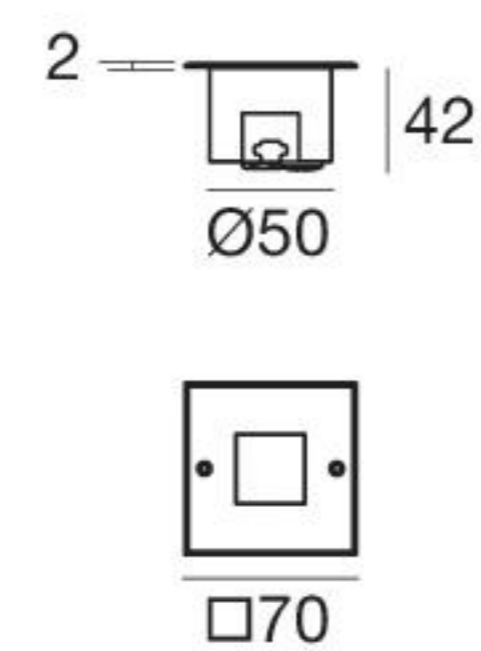

type	colour			optic	
Steel CRI 80 96101	2700 K	363 lm	M	15°	15
	3000 K	390 lm	W	30°	30
	4000 K	414 lm	N	60°	60

89421
ON/OFF
1 - 2 art.

99183
ON/OFF
2 - 4 art.

98057
Outer casing

Orma_QI | Drive-over spotlight | powerLED 6 W 350 mA