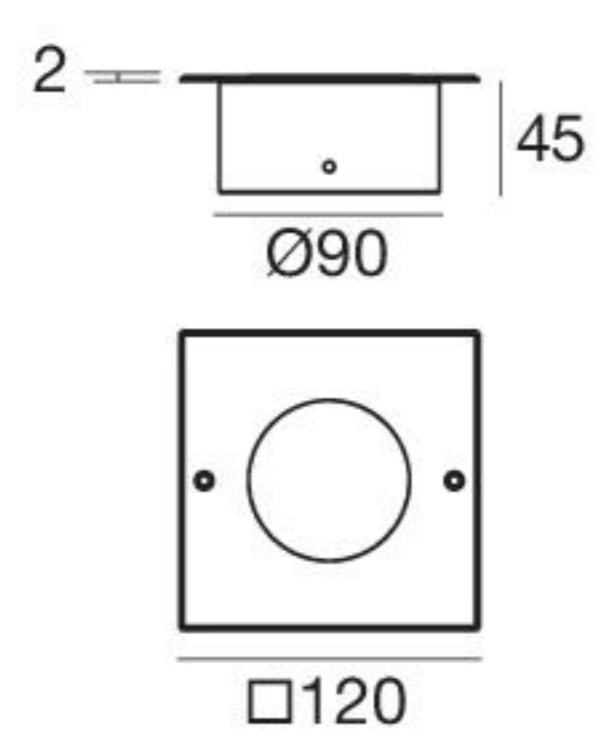

89421
ON/OFF
1 - 2 art.

99183
ON/OFF
2 - 4 art.

98057
Outer casing

Orma_QI | Drive-over spotlight | powerLED 6 W 350 mA

type	colour			optic	
Steel CRI 80 93992	2700 K	726 lm	M	8°	08
	3000 K	780 lm	W	30°	30
	4000 K	828 lm	N	60°	60
				Diff.	00