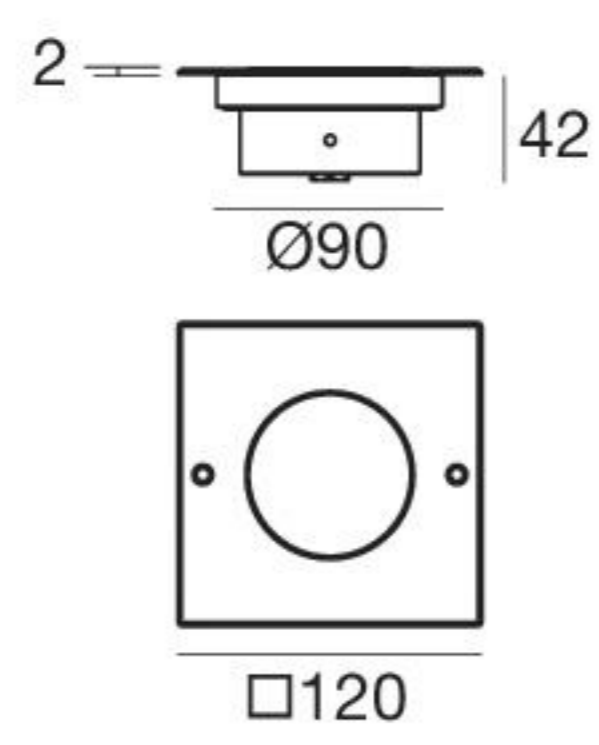

Orma_Q | Drive-over spotlight | powerLED 3 W 350 mA

type	colour			optic	
Steel Alu CRI 80 96099	2700 K	363 lm	M	15°	15
	3000 K	390 lm	W	30°	30
	4000 K	414 lm	N	60°	60

89421
ON/OFF
1 - 2 art.

99183
ON/OFF
2 - 4 art.

98057
Outer casing

Orma_Q | Drive-over spotlight | powerLED 6 W 350 mA

type	colour			optic	
Steel Alu CRI 80 93981	2700 K	726 lm	M	8°	08
	3000 K	780 lm	W	30°	30
	4000 K	828 lm	N	60°	60
				Diff.	00

89421
ON/OFF
1 art.