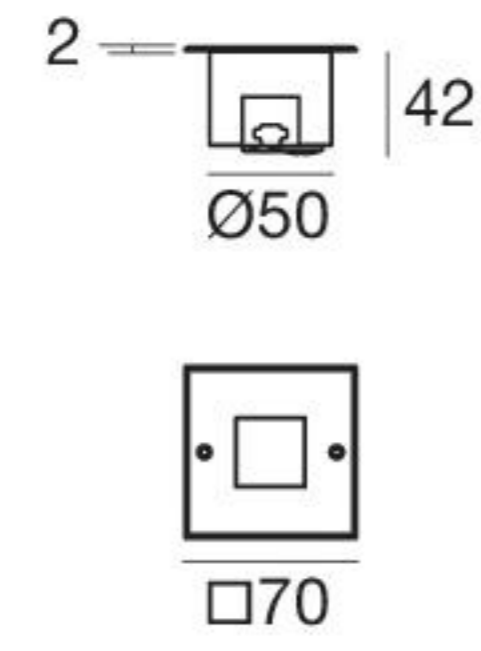

Orma_Q | Drive-over spotlight | powerLED 3 W 350 mA

type	colour			optic	
Steel Alu CRI 80 96099	2700 K	363 lm	M	15°	15
	3000 K	390 lm	W	30°	30
	4000 K	414 lm	N	60°	60

89421
ON/OFF
1 - 2 art.

99183
ON/OFF
2 - 4 art.

98057
Outer casing

Orma_Q | Drive-over spotlight | powerLED 6 W 350 mA

type	colour			optic	
Steel Alu CRI 80 93981	2700 K	726 lm	M	8°	08
	3000 K	780 lm	W	30°	30
	4000 K	828 lm	N	60°	60
				Diff.	00

89421
ON/OFF
1 art.