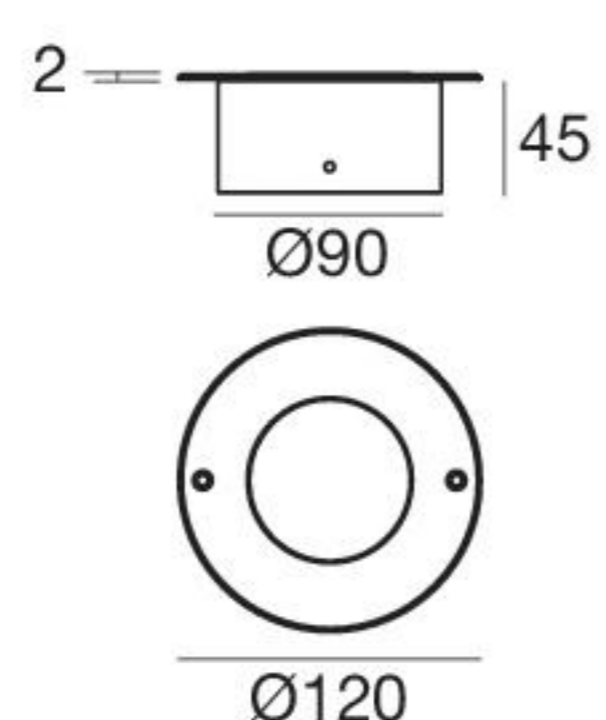

Orma_R | Drive-over spotlight | powerLED 6 W 350 mA

type		colour			optic	
Steel/Alu	CRI 80	93980	2700 K	726 lm	M	8° 08
			3000 K	780 lm	W	30° 30
			4000 K	828 lm	N	60° 60
						Diff. 00

- 89421**
 ON/OFF
 1 art.
- 99183**
 ON/OFF
 1 - 2 art.
- 98399**
 Outer casing

Orma_RI | Drive-over spotlight | powerLED 6 W 350 mA

type		colour			optic	
Steel	CRI 80	93993	2700 K	726 lm	M	8° 08
			3000 K	780 lm	W	30° 30
			4000 K	828 lm	N	60° 60
						Diff. 00

- 89421**
 ON/OFF
 1 art.
- 99183**
 ON/OFF
 1 - 2 art.
- 98399**
 Outer casing