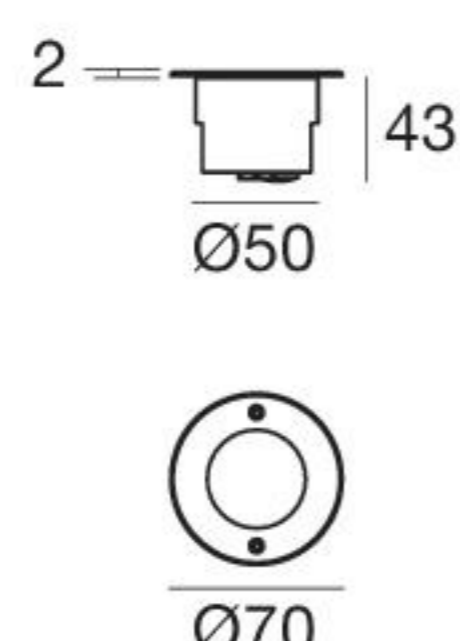

type		colour			optic	
Steel	CRI 80	96100	2700 K	363 lm	M	15° 15
			3000 K	390 lm	W	30° 30
			4000 K	414 lm	N	60° 60

- **89421**
  ON/OFF
  1 - 2 art.
- **99183**
  ON/OFF
  2 - 4 art.
- **98057**
  Outer casing

Orma_RI | Drive-over spotlight | powerLED 6 W 350 mA