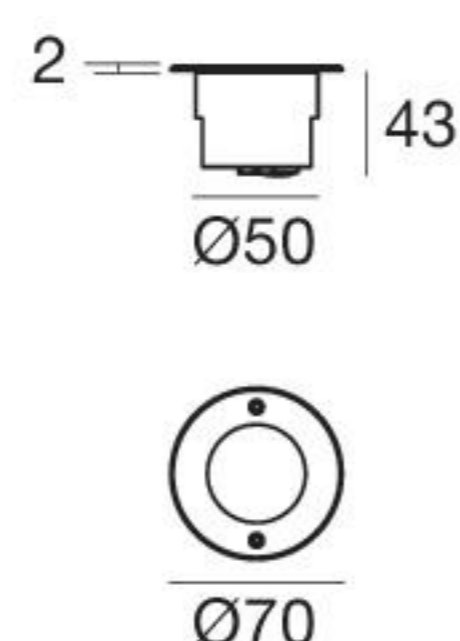

Orma_R | Drive-over spotlight | powerLED 3 W 350 mA

type		colour			optic	
Steel/Alu	CRI 80	96098	2700 K	363 lm	M	15° 15
			3000 K	390 lm	W	30° 30
			4000 K	414 lm	N	60° 60

- 89421**
 ON/OFF
 1 - 2 art.
- 99183**
 ON/OFF
 2 - 4 art.
- 98057**
 Outer casing

Orma_R | Drive-over spotlight | powerLED 6 W 350 mA

type		colour			optic	
Steel/Alu	CRI 80	93980	2700 K	726 lm	M	8° 08
			3000 K	780 lm	W	30° 30
			4000 K	828 lm	N	60° 60
						Diff. 00

- 89421**
 ON/OFF
 1 art.
- 99183**
 ON/OFF
 1 - 2 art.
- 98399**
 Outer casing

Orma_RI | Drive-over spotlight | powerLED 3 W 350 mA

type		colour			optic	
Steel	CRI 80	96100	2700 K	363 lm	M	15° 15
			3000 K	390 lm	W	30° 30
			4000 K	414 lm	N	60° 60

- 89421**
 ON/OFF
 1 - 2 art.
- 99183**
 ON/OFF
 2 - 4 art.
- 98057**
 Outer casing

Orma_RI | Drive-over spotlight | powerLED 6 W 350 mA

type		colour			optic	
Steel	CRI 80	93993	2700 K	726 lm	M	8° 08
			3000 K	780 lm	W	30° 30
			4000 K	828 lm	N	60° 60
						Diff. 00

- 89421**
 ON/OFF
 1 art.
- 99183**
 ON/OFF
 1 - 2 art.
- 98399**
 Outer casing