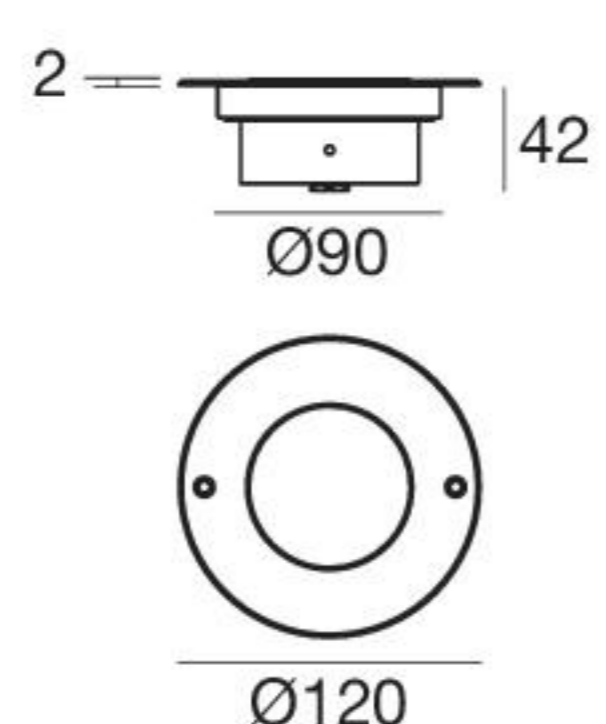

Orma_R | Drive-over spotlight | powerLED 3 W 350 mA

type		colour			optic	
Steel/Alu	CRI 80	96098	2700 K	363 lm	M	15° 15
			3000 K	390 lm	W	30° 30
			4000 K	414 lm	N	60° 60

- 89421**
 ON/OFF
 1 - 2 art.
- 99183**
 ON/OFF
 2 - 4 art.
- 98057**
 Outer casing

Orma_R | Drive-over spotlight | powerLED 6 W 350 mA

type		colour			optic	
Steel/Alu	CRI 80	93980	2700 K	726 lm	M	8° 08
			3000 K	780 lm	W	30° 30
			4000 K	828 lm	N	60° 60
						Diff. 00

- 89421**
 ON/OFF
 1 art.
- 99183**
 ON/OFF
 1 - 2 art.
- 98399**
 Outer casing

Orma_RI | Drive-over spotlight | powerLED 3 W 350 mA

type		colour			optic	
Steel	CRI 80	96100	2700 K	363 lm	M	15° 15
			3000 K	390 lm	W	30° 30
			4000 K	414 lm	N	60° 60

- 89421**
 ON/OFF
 1 - 2 art.
- 99183**
 ON/OFF
 2 - 4 art.
- 98057**
 Outer casing

Orma_RI | Drive-over spotlight | powerLED 6 W 350 mA

type		colour			optic	
Steel	CRI 80	93993	2700 K	726 lm	M	8° 08
			3000 K	780 lm	W	30° 30
			4000 K	828 lm	N	60° 60
						Diff. 00

- 89421**
 ON/OFF
 1 art.
- 99183**
 ON/OFF
 1 - 2 art.
- 98399**
 Outer casing