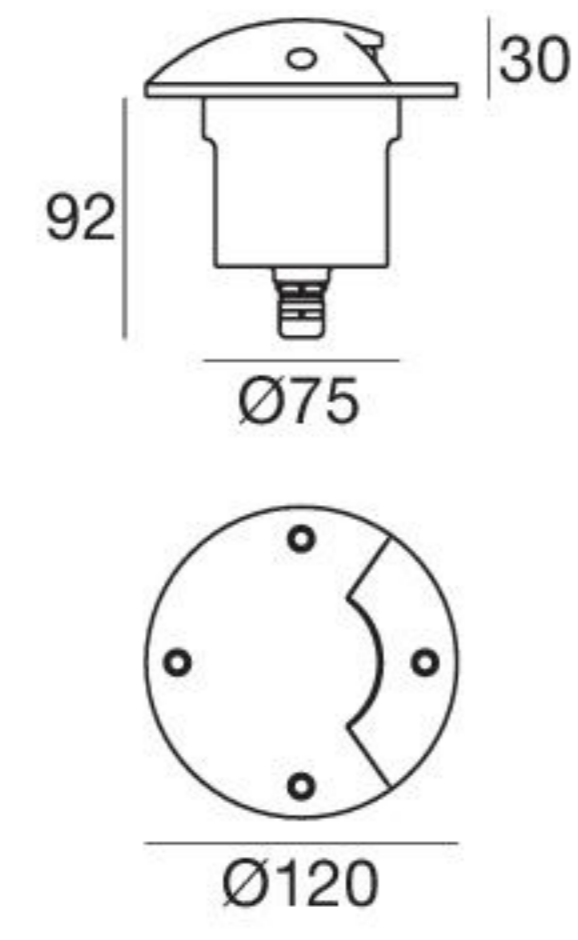

Alcor_1 | Drive-over spotlights | powerLED 6.4 W 500 mA**type**Steel CRI 80 **87603****colour**

3000 K	432 lm	W
4000 K	500 lm	N
5000 K	580 lm	C

optic180° **18**
99181
ON/OFF
1 art.

99185
ON/OFF
2 - 3 art.

84341
Outer casing
Alcor_2 | Drive-over spotlights | 190-250 V | powerLED 4.3 W 350 mA**type**Steel CRI 80 **87601****colour**

3000 K	320 lm	W
4000 K	370 lm	N
5000 K	430 lm	C

optic180° **18**
84341
Outer casing
Alcor_4 | Drive-over spotlights | 190-250 V | powerLED 4.3 W 350 mA**type**Steel CRI 80 **87602****colour**

3000 K	320 lm	W
4000 K	370 lm	N
5000 K	430 lm	C

optic180° **18**
84341
Outer casing