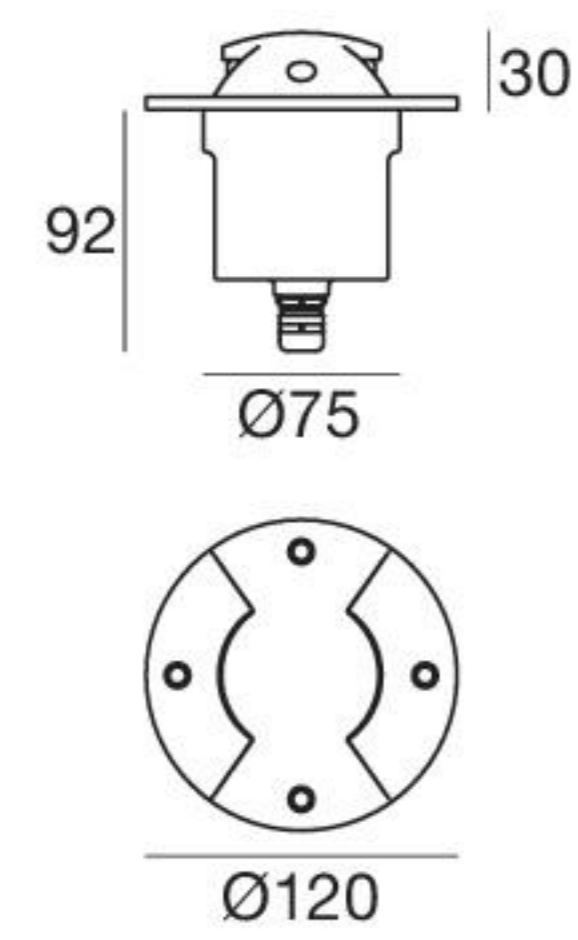

Alcor_1 | Drive-over spotlights | powerLED 6.4 W 500 mA**type**Steel CRI 80 **87603****colour**

3000 K	432 lm	W
4000 K	500 lm	N
5000 K	580 lm	C

optic180° **18**
99181
ON/OFF
1 art.

99185
ON/OFF
2 - 3 art.

84341
Outer casing
Alcor_2 | Drive-over spotlights | 190-250 V | powerLED 4.3 W 350 mA**type**Steel CRI 80 **87601****colour**

3000 K	320 lm	W
4000 K	370 lm	N
5000 K	430 lm	C

optic180° **18**
84341
Outer casing
Alcor_4 | Drive-over spotlights | 190-250 V | powerLED 4.3 W 350 mA**type**Steel CRI 80 **87602****colour**

3000 K	320 lm	W
4000 K	370 lm	N
5000 K	430 lm	C

optic180° **18**
84341
Outer casing