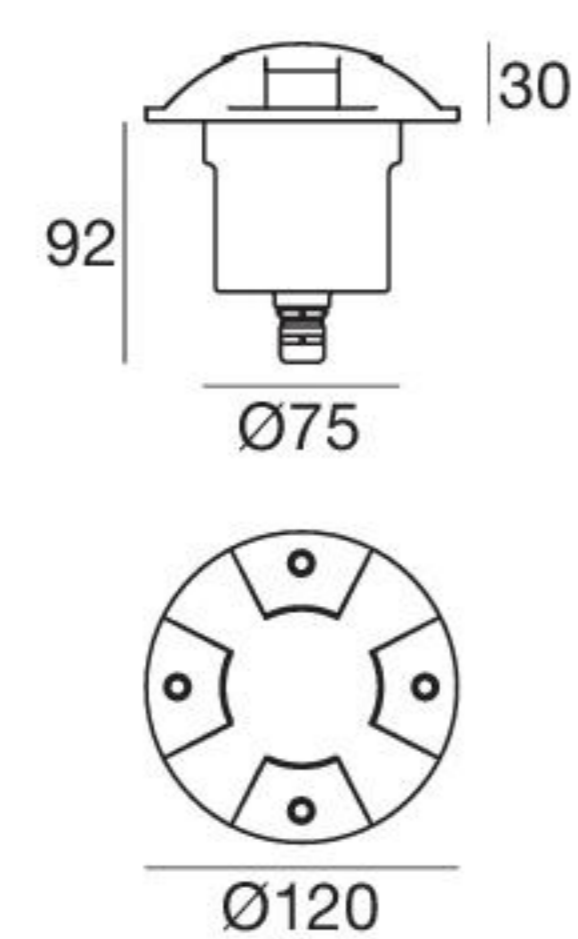

Alcor_1 | Drive-over spotlights | powerLED 6.4 W 500 mA**type**Steel CRI 80 **87603****colour**

3000 K	432 lm	W
4000 K	500 lm	N
5000 K	580 lm	C

optic180° **18**
99181
ON/OFF
1 art.

99185
ON/OFF
2 - 3 art.

84341
Outer casing
Alcor_2 | Drive-over spotlights | 190-250 V | powerLED 4.3 W 350 mA**type**Steel CRI 80 **87601****colour**

3000 K	320 lm	W
4000 K	370 lm	N
5000 K	430 lm	C

optic180° **18**
84341
Outer casing
Alcor_4 | Drive-over spotlights | 190-250 V | powerLED 4.3 W 350 mA**type**Steel CRI 80 **87602****colour**

3000 K	320 lm	W
4000 K	370 lm	N
5000 K	430 lm	C

optic180° **18**
84341
Outer casing