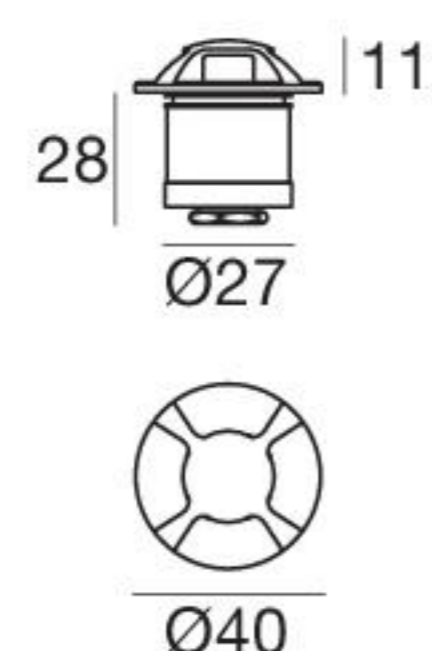

<b>89422</b>	<b>89423</b>	<b>99181</b>	<b>84918</b>
ON/OFF 1 - 2 art.	ON/OFF 2 - 3 art.	ON/OFF 3 - 6 art.	Outer casing

**Alcor\_2** | Drive-over spotlights | powerLED 1.5 W 500 mA

type		colour			optic	
Steel	CRI 80 <b>97355</b>	3000 K	143 lm	<b>W</b>	180°	<b>18</b>
		4000 K	152 lm	<b>N</b>		
		5000 K	185 lm	<b>C</b>		
R - G - B - Y on request						

<b>89422</b>	<b>89423</b>	<b>99181</b>	<b>84918</b>
ON/OFF 1 - 2 art.	ON/OFF 2 - 3 art.	ON/OFF 3 - 6 art.	Outer casing

**Alcor\_4** | Drive-over spotlights | powerLED 1.5 W 500 mA

type		colour			optic	
Steel	CRI 80 <b>97356</b>	3000 K	143 lm	<b>W</b>	180°	<b>18</b>
		4000 K	152 lm	<b>N</b>		
		5000 K	185 lm	<b>C</b>		
R - G - B - Y on request						