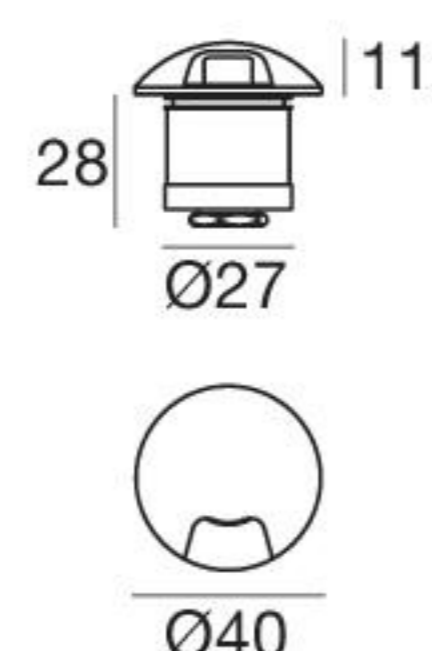

<b>89422</b>	<b>89423</b>	<b>99181</b>	<b>84918</b>
ON/OFF 1 - 2 art.	ON/OFF 2 - 3 art.	ON/OFF 3 - 6 art.	Outer casing

**Alcor\_1** | Drive-over spotlights | powerLED 1.5 W 500 mA

type		colour			optic	
Steel	CRI 80 <b>97354</b>	3000 K	143 lm	<b>W</b>	180°	<b>18</b>
		4000 K	152 lm	<b>N</b>		
		5000 K	185 lm	<b>C</b>		
R - G - B - Y on request						