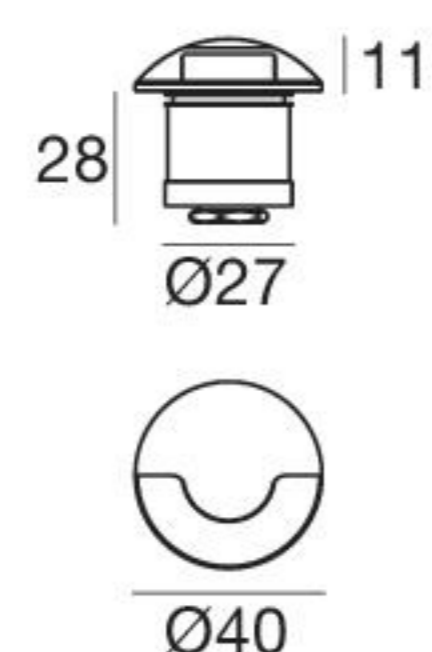

**Alcor\_1** | Drive-over spotlights | powerLED 1.5 W 500 mA

type		colour			optic	
Steel	CRI 80 <b>97353</b>	3000 K	143 lm	<b>W</b>	180°	<b>18</b>
		4000 K	152 lm	<b>N</b>		
		5000 K	185 lm	<b>C</b>		
R - G - B - Y on request						

<b>89422</b>	<b>89423</b>	<b>99181</b>	<b>84918</b>
ON/OFF 1 - 2 art.	ON/OFF 2 - 3 art.	ON/OFF 3 - 6 art.	Outer casing

**Alcor\_1** | Drive-over spotlights | powerLED 1.5 W 500 mA

type		colour			optic	
Steel	CRI 80 <b>97354</b>	3000 K	143 lm	<b>W</b>	180°	<b>18</b>
		4000 K	152 lm	<b>N</b>		
		5000 K	185 lm	<b>C</b>		
R - G - B - Y on request						