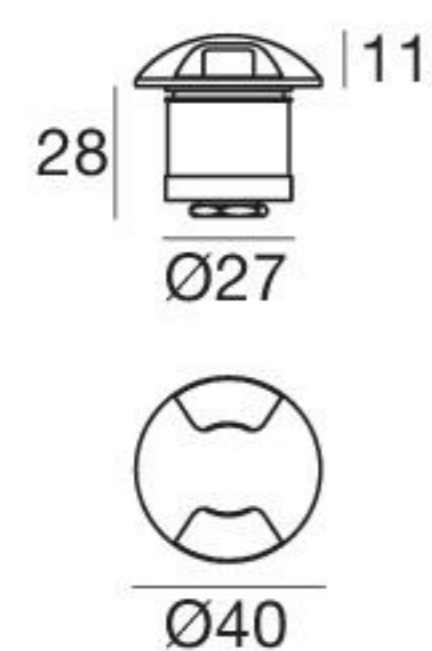

<b>89422</b>	<b>89423</b>	<b>99181</b>	<b>84918</b>
ON/OFF 1 - 2 art.	ON/OFF 2 - 3 art.	ON/OFF 3 - 6 art.	Outer casing

**Alcor\_1** | Drive-over spotlights | powerLED 1.5 W 500 mA

type		colour			optic	
Steel	CRI 80 <b>97354</b>	3000 K	143 lm	<b>W</b>	180°	<b>18</b>
		4000 K	152 lm	<b>N</b>		
		5000 K	185 lm	<b>C</b>		
R - G - B - Y on request						

<b>89422</b>	<b>89423</b>	<b>99181</b>	<b>84918</b>
ON/OFF 1 - 2 art.	ON/OFF 2 - 3 art.	ON/OFF 3 - 6 art.	Outer casing

**Alcor\_2** | Drive-over spotlights | powerLED 1.5 W 500 mA

type		colour			optic	
Steel	CRI 80 <b>97355</b>	3000 K	143 lm	<b>W</b>	180°	<b>18</b>
		4000 K	152 lm	<b>N</b>		
		5000 K	185 lm	<b>C</b>		
R - G - B - Y on request						