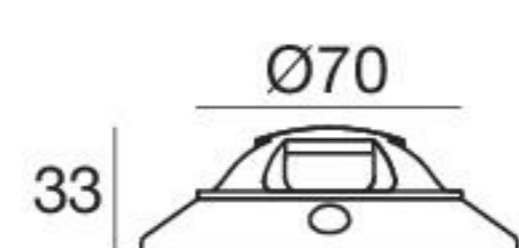

type		colour			optic	
Grey	CRI 80 86787	3000 K	208 lm	W	180°	18
		4000 K	222 lm	N		
		5000 K	253 lm	C		
R - G - B - Y on request						

89420	99179	99186
ON/OFF 1 - 2 art.	ON/OFF 3 - 6 art.	ON/OFF 6 - 12 art.