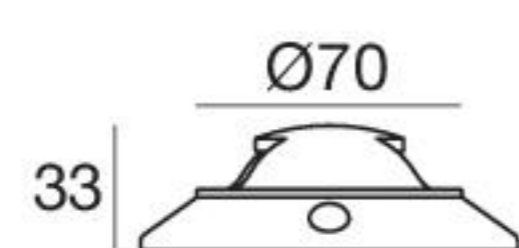

type		colour			optic	
Grey	CRI 80 86789	3000 K	208 lm	W	180°	18
		4000 K	222 lm	N		
		5000 K	253 lm	C		
R - G - B - Y on request						

89420	99179	99186
ON/OFF 1 - 2 art.	ON/OFF 3 - 6 art.	ON/OFF 6 - 12 art.

Astropek_4 | Drive-over spotlights | powerLED 2 W 630 mA