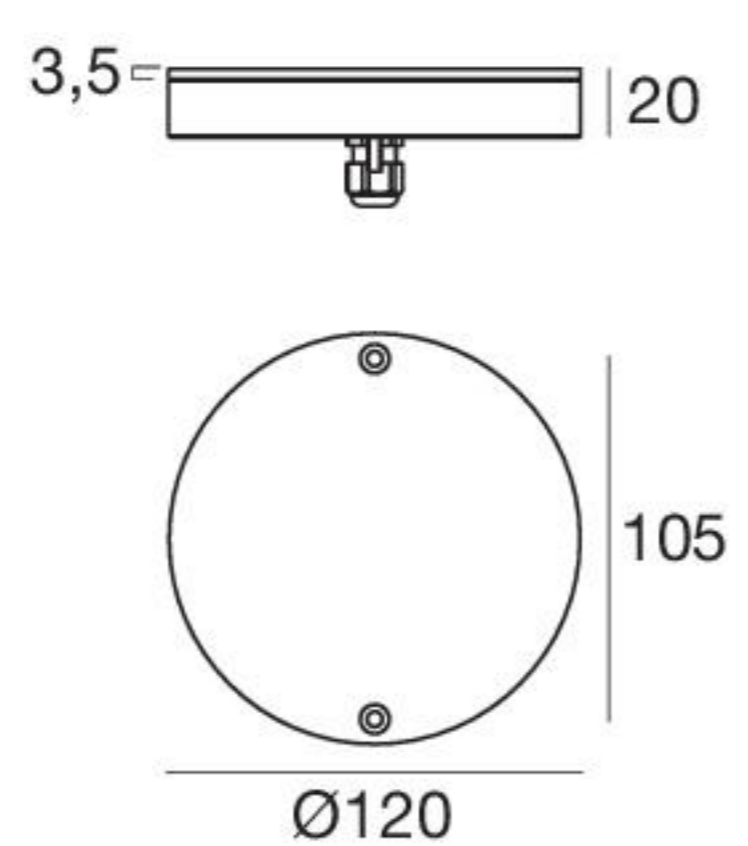

Footpad | Drive-over spotlights | powerLED 4 W 350 mA

type

Steel CRI 80 **97183**

colour

3000 K	428 lm	W
4000 K	456 lm	N
5000 K	556 lm	C

optic

Diff. **00**

89421
ON/OFF
1 art.

99183
ON/OFF
2 - 3 art.

Footpad Flat | Drive-over spotlights | powerLED 4 W 350 mA

type

Steel CRI 80 **96916**

colour

3000 K	428 lm	W
4000 K	456 lm	N
5000 K	556 lm	C

optic

Diff. **00**