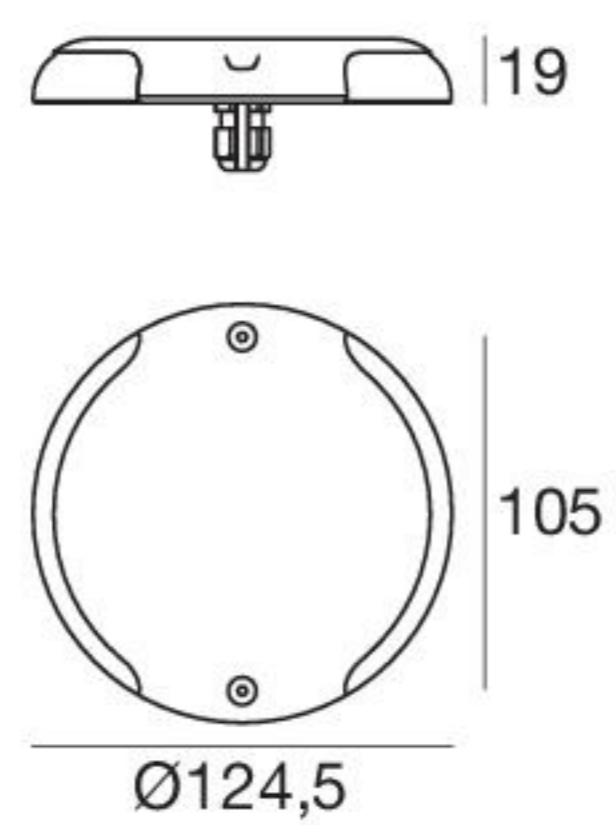

Footpad | Drive-over spotlights | powerLED 4 W 350 mA

type

Steel CRI 80 **97183**

colour

3000 K	428 lm	W
4000 K	456 lm	N
5000 K	556 lm	C

optic

Diff. **00**

89421
ON/OFF
1 art.

99183
ON/OFF
2 - 3 art.

Footpad Flat | Drive-over spotlights | powerLED 4 W 350 mA

type

Steel CRI 80 **96916**

colour

3000 K	428 lm	W
4000 K	456 lm	N
5000 K	556 lm	C

optic

Diff. **00**