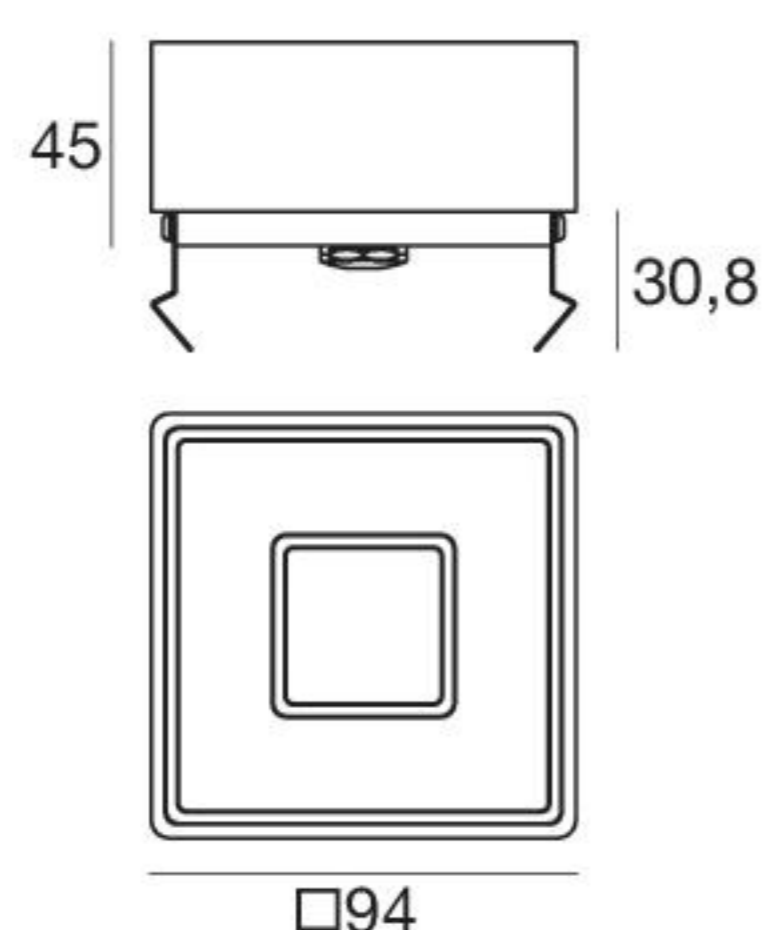

Concentrica_Q | Drive-over spotlights | topLED 1.4 W 24 V

type			colour			optic	
White	CRI 80	96659	2700 K	54 lm	M	Diff.	00
Black	CRI 80	96660	3000 K	60 lm	W		
Grey	CRI 80	96661	4000 K	63 lm	N		

89488	89179	99332	98402
ON/OFF 1 - 10 art.	ON/OFF 1 - 17 art.	1-10V 1 - 107 art.	Outer casing

Concentrica_Q | Drive-over spotlights | topLED 2.6 W 24 V

type			colour			optic	
White	CRI 80	96662	2700 K	216 lm	M	Diff.	00
Black	CRI 80	96663	3000 K	240 lm	W		
Grey	CRI 80	96664	4000 K	252 lm	N		

89488	89179	99332	98403
ON/OFF 1 - 5 art.	ON/OFF 1 - 9 art.	1-10V 1 - 60 art.	Outer casing

Concentrica_Q | Drive-over spotlights | topLED 4 W 24 V

type			colour			optic	
White	CRI 80	96665	2700 K	324 lm	M	Diff.	00
Black	CRI 80	96666	3000 K	360 lm	W		
Grey	CRI 80	96667	4000 K	378 lm	N		

89488	89179	99332	98404
ON/OFF 1 - 3 art.	ON/OFF 1 - 6 art.	1-10V 1 - 37 art.	Outer casing