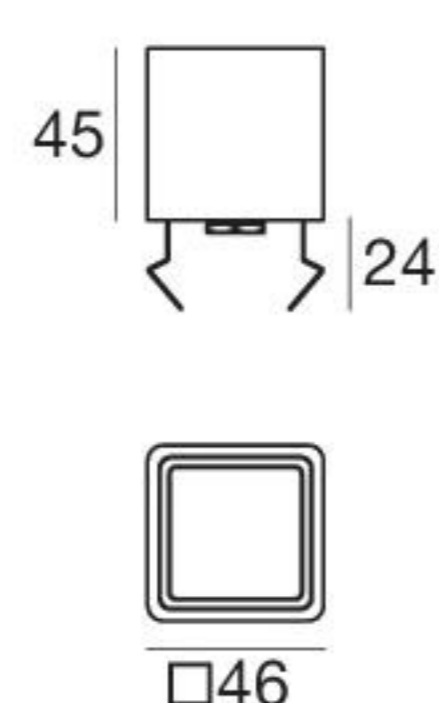

Concentrica_Q | Drive-over spotlights | topLED 1.4 W 24 V

type			colour			optic	
White	CRI 80	96659	2700 K	54 lm	M	Diff.	00
Black	CRI 80	96660	3000 K	60 lm	W		
Grey	CRI 80	96661	4000 K	63 lm	N		

89488	89179	99332	98402
ON/OFF 1 - 10 art.	ON/OFF 1 - 17 art.	1-10V 1 - 107 art.	Outer casing

Concentrica_Q | Drive-over spotlights | topLED 2.6 W 24 V

type			colour			optic	
White	CRI 80	96662	2700 K	216 lm	M	Diff.	00
Black	CRI 80	96663	3000 K	240 lm	W		
Grey	CRI 80	96664	4000 K	252 lm	N		

89488	89179	99332	98403
ON/OFF 1 - 5 art.	ON/OFF 1 - 9 art.	1-10V 1 - 60 art.	Outer casing

Concentrica_Q | Drive-over spotlights | topLED 4 W 24 V

type			colour			optic	
White	CRI 80	96665	2700 K	324 lm	M	Diff.	00
Black	CRI 80	96666	3000 K	360 lm	W		
Grey	CRI 80	96667	4000 K	378 lm	N		

89488	89179	99332	98404
ON/OFF 1 - 3 art.	ON/OFF 1 - 6 art.	1-10V 1 - 37 art.	Outer casing