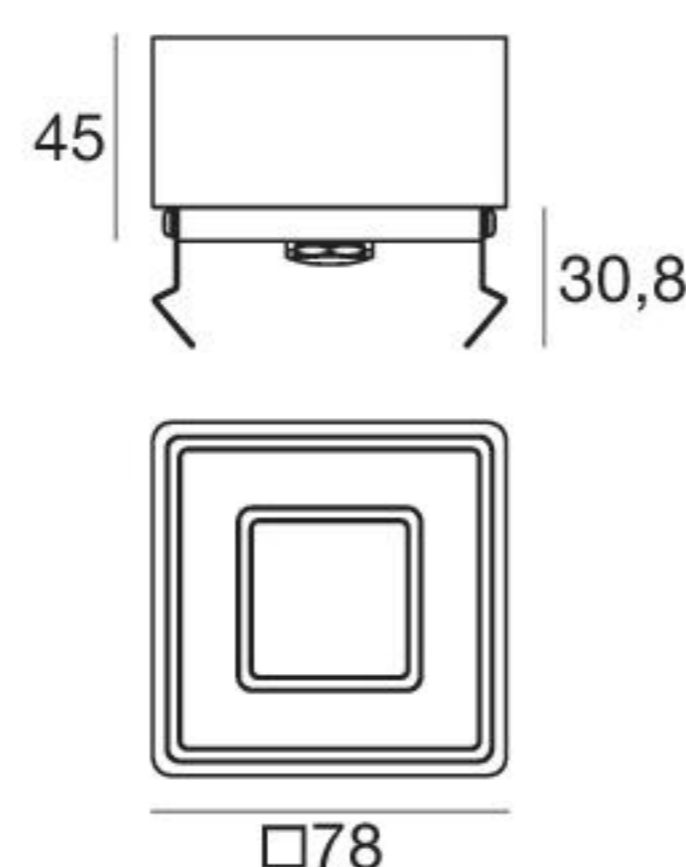

Concentrica_Q | Drive-over spotlights | topLED 1.4 W 24 V

type			colour			optic	
White	CRI 80	96659	2700 K	54 lm	M	Diff.	00
Black	CRI 80	96660	3000 K	60 lm	W		
Grey	CRI 80	96661	4000 K	63 lm	N		

89488	89179	99332	98402
ON/OFF 1 - 10 art.	ON/OFF 1 - 17 art.	1-10V 1 - 107 art.	Outer casing

Concentrica_Q | Drive-over spotlights | topLED 2.6 W 24 V

type			colour			optic	
White	CRI 80	96662	2700 K	216 lm	M	Diff.	00
Black	CRI 80	96663	3000 K	240 lm	W		
Grey	CRI 80	96664	4000 K	252 lm	N		

89488	89179	99332	98403
ON/OFF 1 - 5 art.	ON/OFF 1 - 9 art.	1-10V 1 - 60 art.	Outer casing

Concentrica_Q | Drive-over spotlights | topLED 4 W 24 V

type			colour			optic	
White	CRI 80	96665	2700 K	324 lm	M	Diff.	00
Black	CRI 80	96666	3000 K	360 lm	W		
Grey	CRI 80	96667	4000 K	378 lm	N		

89488	89179	99332	98404
ON/OFF 1 - 3 art.	ON/OFF 1 - 6 art.	1-10V 1 - 37 art.	Outer casing