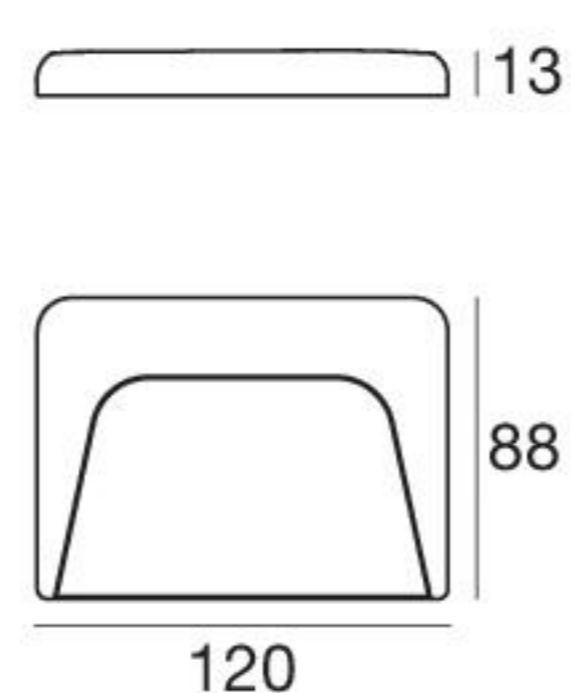

Envelope_W Wall | Path-marker | topLED 1 W 24 V

type			colour			optic	
White	CRI 80	97167	3000 K	54 lm	W	Asym.	07
Black	CRI 80	97168	4000 K	60 lm	N		
Grey	CRI 80	97169					

89488	89179	89359
ON/OFF 1 - 14 art.	ON/OFF 1 - 24 art.	ON/OFF 1 - 48 art.

Envelope_W Recessed | Path-marker | topLED 1 W 24 V

type			colour			optic	
White	CRI 80	97170	3000 K	54 lm	W	Asym.	07
Black	CRI 80	97171	4000 K	60 lm	N		
Grey	CRI 80	97172					

89488	89179	89359	98111
ON/OFF 1 - 14 art.	ON/OFF 1 - 24 art.	ON/OFF 1 - 48 art.	Outer casing