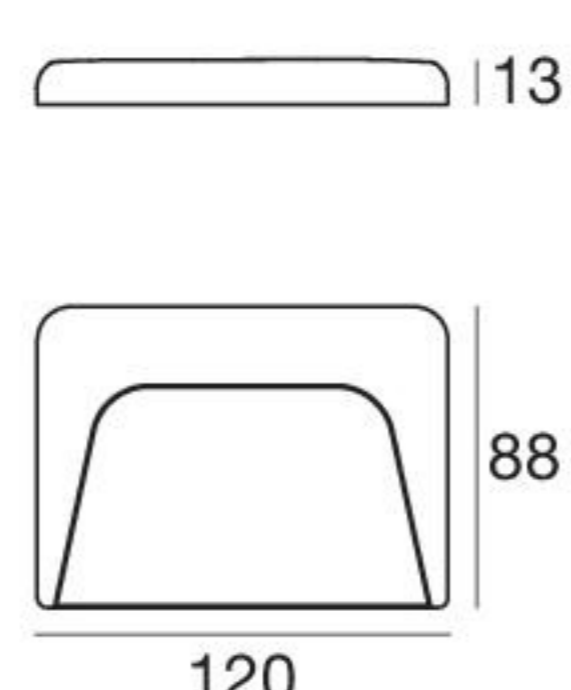

Envelope_W Wall | Path-marker | topLED 1 W 24 V

type			colour			optic	
White	CRI 80	97167	3000 K	54 lm	W	Asym.	07
Black	CRI 80	97168	4000 K	60 lm	N		
Grey	CRI 80	97169					

89488	89179	89359
ON/OFF 1 - 14 art.	ON/OFF 1 - 24 art.	ON/OFF 1 - 48 art.

Envelope_W Recessed | Path-marker | topLED 1 W 24 V

type			colour			optic	
White	CRI 80	97170	3000 K	54 lm	W	Asym.	07
Black	CRI 80	97171	4000 K	60 lm	N		
Grey	CRI 80	97172					

89488	89179	89359	98111
ON/OFF 1 - 14 art.	ON/OFF 1 - 24 art.	ON/OFF 1 - 48 art.	Outer casing