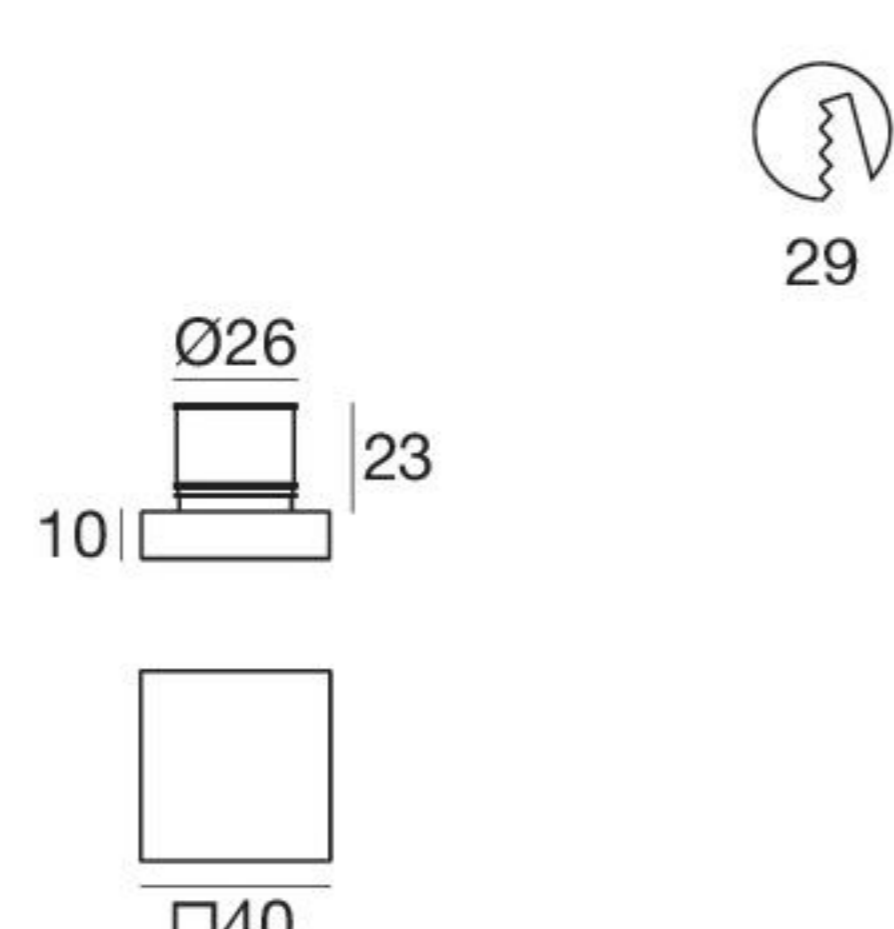

Sand_R | Path-marker | powerLED 1 W 350 mA

type		colour			optic	
White	CRI 80 92260	3000 K	130 lm	W	Diff.	00
		4000 K	138 lm	N		
		5000 K	158 lm	C		
		Blue		B		
R - G - Y on request						

89419	89421	99183	84915	84336
ON/OFF 1 - 2 art.	ON/OFF 3 - 6 art.	ON/OFF 6 - 12 art.	Outer casing	Outer casing

Sand_Q | Path-marker | powerLED 1 W 350 mA

type		colour			optic	
White	CRI 80 92262	3000 K	130 lm	W	Diff.	00
		4000 K	138 lm	N		
		5000 K	158 lm	C		
		Blue		B		
R - G - Y on request						

89419	89421	99183	84915	84336
ON/OFF 1 - 2 art.	ON/OFF 3 - 6 art.	ON/OFF 6 - 12 art.	Outer casing	Outer casing

Sand_X | Path-marker | powerLED 2 W 630 mA

type		colour			optic	
White	CRI 80 96987	3000 K	164 lm	W	180°	18
Black	CRI 80 96988	4000 K	175 lm	N		
		5000 K	213 lm	C		

89420	99179	99186	84336	84915
ON/OFF 1 - 2 art.	ON/OFF 3 - 6 art.	ON/OFF 6 - 12 art.	Outer casing	Outer casing