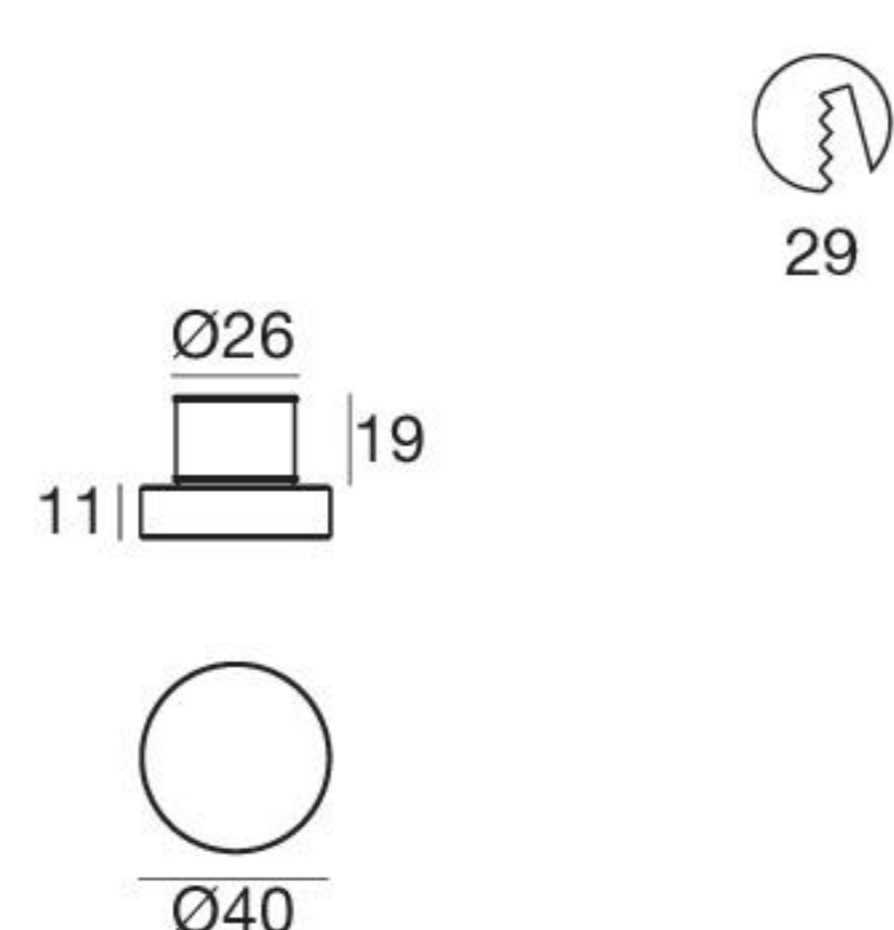

Sand_R | Path-marker | powerLED 1 W 350 mA

type		colour			optic	
White	CRI 80 92260	3000 K	130 lm	W	Diff.	00
		4000 K	138 lm	N		
		5000 K	158 lm	C		
		Blue		B		
R - G - Y on request						

89419	89421	99183	84915	84336
ON/OFF 1 - 2 art.	ON/OFF 3 - 6 art.	ON/OFF 6 - 12 art.	Outer casing	Outer casing

Sand_Q | Path-marker | powerLED 1 W 350 mA

type		colour			optic	
White	CRI 80 92262	3000 K	130 lm	W	Diff.	00
		4000 K	138 lm	N		
		5000 K	158 lm	C		
		Blue		B		
R - G - Y on request						

89419	89421	99183	84915	84336
ON/OFF 1 - 2 art.	ON/OFF 3 - 6 art.	ON/OFF 6 - 12 art.	Outer casing	Outer casing

Sand_X | Path-marker | powerLED 2 W 630 mA

type		colour			optic	
White	CRI 80 96987	3000 K	164 lm	W	180°	18
Black	CRI 80 96988	4000 K	175 lm	N		
		5000 K	213 lm	C		

89420	99179	99186	84336	84915
ON/OFF 1 - 2 art.	ON/OFF 3 - 6 art.	ON/OFF 6 - 12 art.	Outer casing	Outer casing