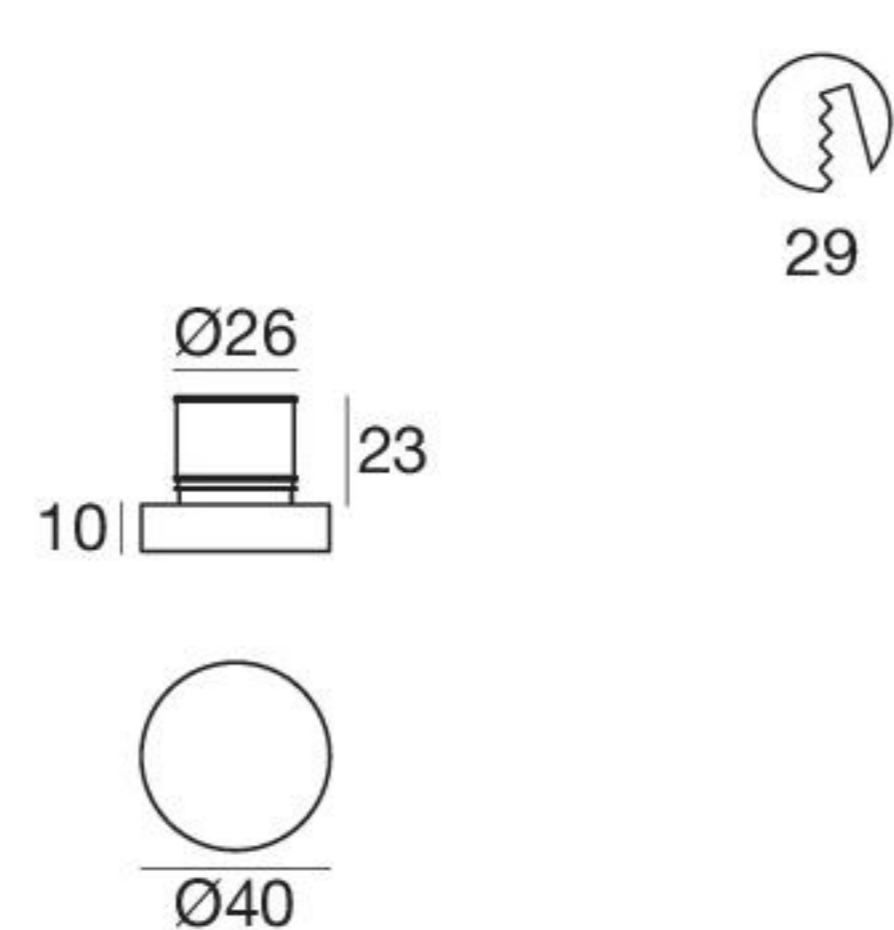

Sand_R | Path-marker | powerLED 1 W 350 mA

type		colour			optic	
White	CRI 80 92260	3000 K	130 lm	W	Diff.	00
		4000 K	138 lm	N		
		5000 K	158 lm	C		
		Blue		B		
R - G - Y on request						

89419	89421	99183	84915	84336
ON/OFF 1 - 2 art.	ON/OFF 3 - 6 art.	ON/OFF 6 - 12 art.	Outer casing	Outer casing

Sand_Q | Path-marker | powerLED 1 W 350 mA

type		colour			optic	
White	CRI 80 92262	3000 K	130 lm	W	Diff.	00
		4000 K	138 lm	N		
		5000 K	158 lm	C		
		Blue		B		
R - G - Y on request						

89419	89421	99183	84915	84336
ON/OFF 1 - 2 art.	ON/OFF 3 - 6 art.	ON/OFF 6 - 12 art.	Outer casing	Outer casing

Sand_X | Path-marker | powerLED 2 W 630 mA

type		colour			optic	
White	CRI 80 96987	3000 K	164 lm	W	180°	18
Black	CRI 80 96988	4000 K	175 lm	N		
		5000 K	213 lm	C		

89420	99179	99186	84336	84915
ON/OFF 1 - 2 art.	ON/OFF 3 - 6 art.	ON/OFF 6 - 12 art.	Outer casing	Outer casing