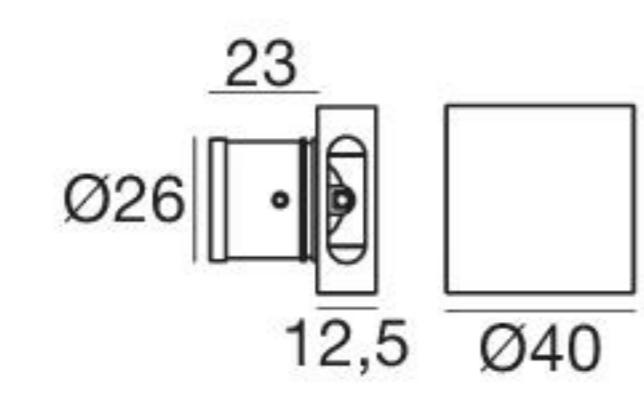

type

White	CRI 80	92301
Grey	CRI 80	92302
Chrome	CRI 80	92299
Steel	CRI 80	92303

colour

3000 K	208 lm	W
4000 K	222 lm	N
5000 K	253 lm	C
R - G - B - Y on request		

optic

70°	70