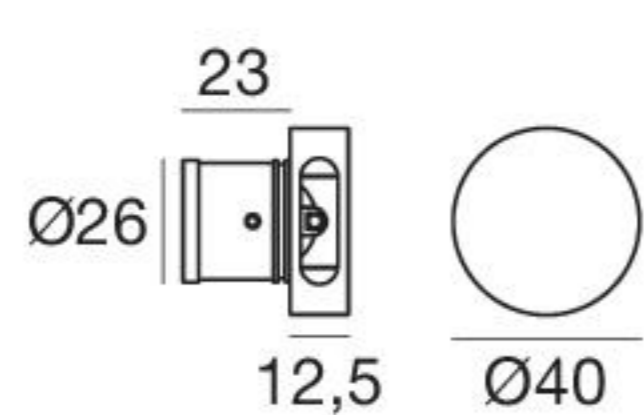

Clip_R | Wall light | powerLED 2 W 630 mA

type			colour			optic	
White	CRI 80	92271	3000 K	208 lm	W	70°	70
Grey	CRI 80	92272	4000 K	222 lm	N		
Chrome	CRI 80	92269	5000 K	253 lm	C		
Steel	CRI 80	92273	R - G - B - Y on request				

89420	99179	99186	84915	84336
ON/OFF 1 - 2 art.	ON/OFF 3 - 6 art.	ON/OFF 6 - 12 art.	Outer casing	Outer casing

Clip_R | Wall light | powerLED 2 W 350 mA

type			colour			optic	
White	CRI 80	92281	3000 K	208 lm	W	70°	70
Grey	CRI 80	92282	4000 K	222 lm	N		
Chrome	CRI 80	92279	5000 K	253 lm	C		
Steel	CRI 80	92283	R - G - B - Y on request				

89419	89421	99183	84915	84336
ON/OFF 1 art.	ON/OFF 2 - 3 art.	ON/OFF 3 - 6 art.	Outer casing	Outer casing

Clip_X | Wall light | powerLED 2 W 630 mA

type			colour			optic	
White	CRI 80	92311	3000 K	208 lm	W	70°	70
Grey	CRI 80	92312	4000 K	222 lm	N		
Chrome	CRI 80	92309	5000 K	253 lm	C		
Steel	CRI 80	92313	R - G - B - Y on request				