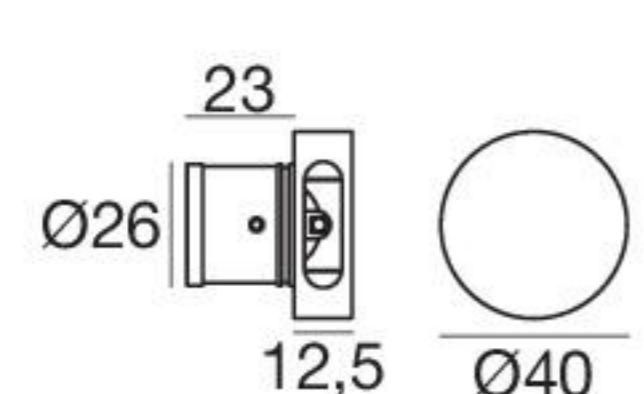

Clip_R | Wall light | powerLED 2 W 630 mA

type			colour			optic	
White	CRI 80	92271	3000 K	208 lm	W	70°	70
Grey	CRI 80	92272	4000 K	222 lm	N		
Chrome	CRI 80	92269	5000 K	253 lm	C		
Steel	CRI 80	92273	R - G - B - Y on request				

89420	99179	99186	84915	84336
ON/OFF 1 - 2 art.	ON/OFF 3 - 6 art.	ON/OFF 6 - 12 art.	Outer casing	Outer casing

Clip_R | Wall light | powerLED 2 W 350 mA

type			colour			optic	
White	CRI 80	92281	3000 K	208 lm	W	70°	70
Grey	CRI 80	92282	4000 K	222 lm	N		
Chrome	CRI 80	92279	5000 K	253 lm	C		
Steel	CRI 80	92283	R - G - B - Y on request				

89419	89421	99183	84915	84336
ON/OFF 1 art.	ON/OFF 2 - 3 art.	ON/OFF 3 - 6 art.	Outer casing	Outer casing

Clip_X | Wall light | powerLED 2 W 630 mA

type			colour			optic	
White	CRI 80	92311	3000 K	208 lm	W	70°	70
Grey	CRI 80	92312	4000 K	222 lm	N		
Chrome	CRI 80	92309	5000 K	253 lm	C		
Steel	CRI 80	92313	R - G - B - Y on request				