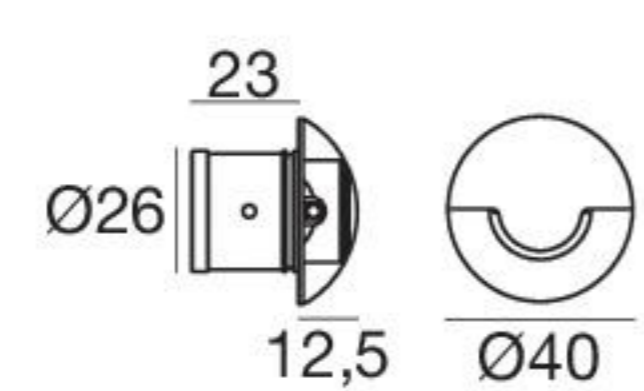

Clip_R | Wall light | powerLED 2 W 630 mA

type			colour			optic	
White	CRI 80	92271	3000 K	208 lm	W	70°	70
Grey	CRI 80	92272	4000 K	222 lm	N		
Chrome	CRI 80	92269	5000 K	253 lm	C		
Steel	CRI 80	92273	R - G - B - Y on request				

89420	99179	99186	84915	84336
ON/OFF 1 - 2 art.	ON/OFF 3 - 6 art.	ON/OFF 6 - 12 art.	Outer casing	Outer casing

Clip_R | Wall light | powerLED 2 W 350 mA

type			colour			optic	
White	CRI 80	92281	3000 K	208 lm	W	70°	70
Grey	CRI 80	92282	4000 K	222 lm	N		
Chrome	CRI 80	92279	5000 K	253 lm	C		
Steel	CRI 80	92283	R - G - B - Y on request				

89419	89421	99183	84915	84336
ON/OFF 1 art.	ON/OFF 2 - 3 art.	ON/OFF 3 - 6 art.	Outer casing	Outer casing

Clip_X | Wall light | powerLED 2 W 630 mA

type			colour			optic	
White	CRI 80	92311	3000 K	208 lm	W	70°	70
Grey	CRI 80	92312	4000 K	222 lm	N		
Chrome	CRI 80	92309	5000 K	253 lm	C		
Steel	CRI 80	92313	R - G - B - Y on request				