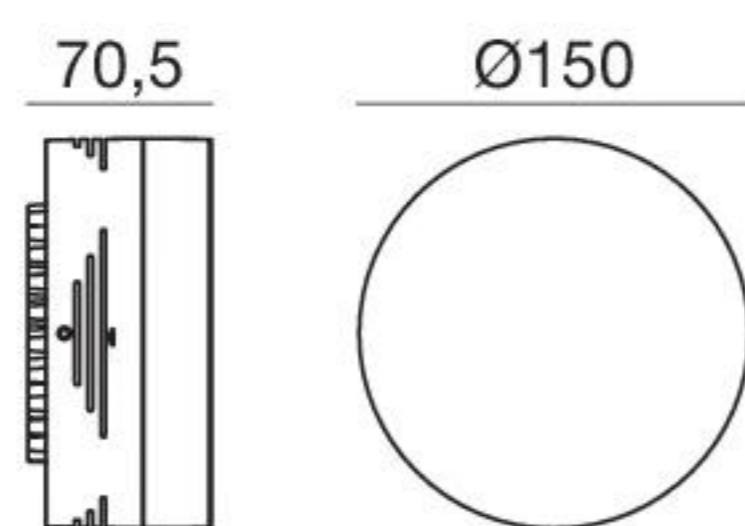

Algot_R | Wall light | topLED 15 W 190-240 V AC

type

White	CRI 80	97634
Grey	CRI 80	97635

colour

3000 K	1501 lm	W
4000 K	1575 lm	N
5000 K	1650 lm	C

optic

Diff.	00
-------	-----------

Algot_RS | Wall light | topLED 15 W 190-240 V AC

type

Steel Wh.	CRI 80	97663
Steel Grey	CRI 80	97664

colour

3000 K	1501 lm	W
4000 K	1575 lm	N
5000 K	1650 lm	C

optic

Diff.	00
-------	-----------