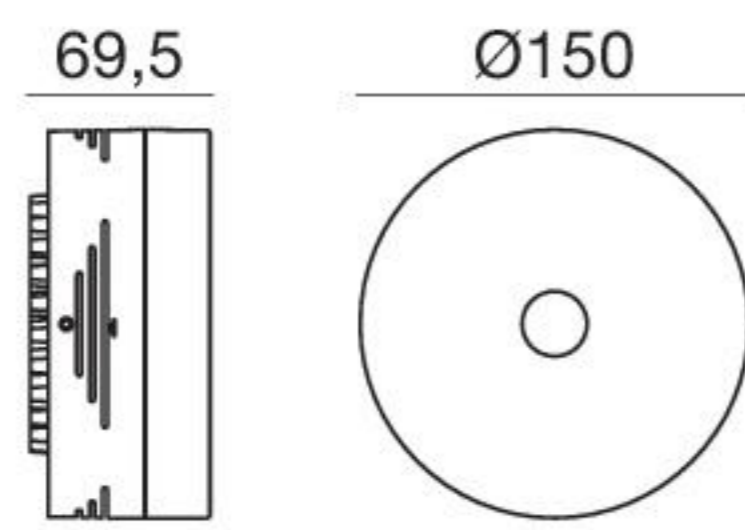

Algot_R | Wall light | topLED 15 W 190-240 V AC

type

White	CRI 80	97634
Grey	CRI 80	97635

colour

3000 K	1501 lm	W
4000 K	1575 lm	N
5000 K	1650 lm	C

optic

Diff.	00
-------	-----------

Algot_RS | Wall light | topLED 15 W 190-240 V AC

type

Steel Wh.	CRI 80	97663
Steel Grey	CRI 80	97664

colour

3000 K	1501 lm	W
4000 K	1575 lm	N
5000 K	1650 lm	C

optic

Diff.	00
-------	-----------