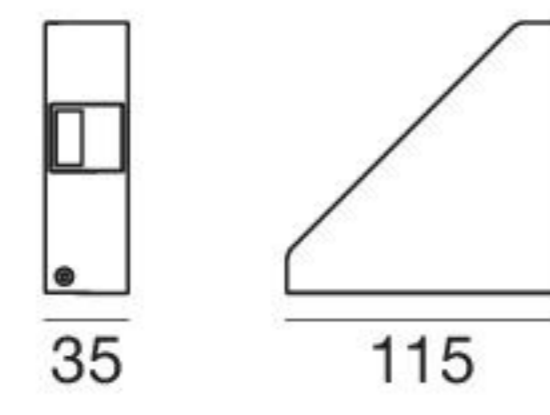

Myia | Wall light | 190-250 V | arrayLED 8 W 220 mA

type		colour			optic	
White	CRI 80 91596	2700 K	950 lm	M	90°	90
Black	CRI 80 91597	3000 K	950 lm	W		
Grey	CRI 80 91598	4000 K	1022 lm	N		

“Private Villa” - Athens (Greece)