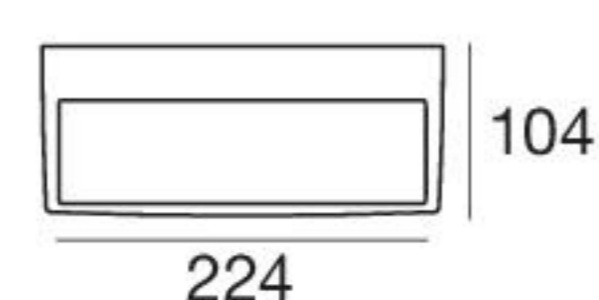

type

White	CRI 80	97308
Black	CRI 80	97309
Grey	CRI 80	97310

colour

3000 K	1200 lm	W
4000 K	1260 lm	N
5000 K	1320 lm	C

optic

Diff.	00