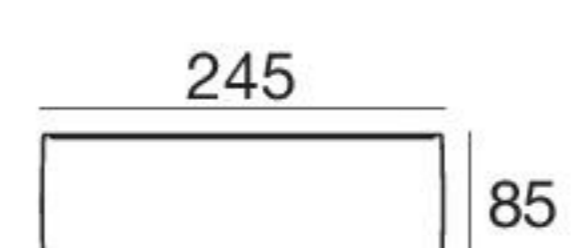

type

White	CRI 80	97308
Black	CRI 80	97309
Grey	CRI 80	97310

colour

3000 K	1200 lm	W
4000 K	1260 lm	N
5000 K	1320 lm	C

optic

Diff.	00