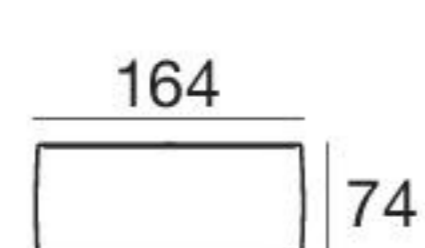

type

White	CRI 80	97299
Black	CRI 80	97300
Grey	CRI 80	97301

colour

3000 K	1200 lm	W
4000 K	1260 lm	N
5000 K	1320 lm	C

optic

Diff.	00