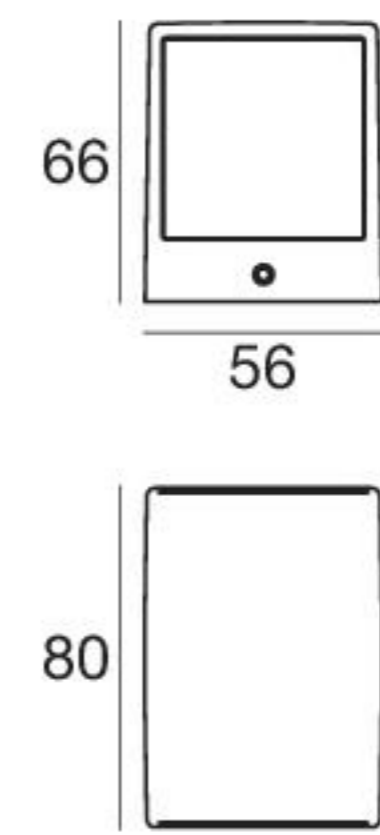

Ardilla66 Single emission | Wall light | topLED 4.5 W 190-240 V AC

type

| | | |
|---------|--------|--------------|
| White | CRI 80 | 97838 |
| Black | CRI 80 | 97839 |
| Grey | CRI 80 | 97840 |
| Cor-Ten | CRI 80 | 97841 |

colour

| | | |
|--------|--------|----------|
| 3000 K | 360 lm | W |
| 4000 K | 475 lm | N |

optic

| | |
|-------|-----------|
| Diff. | 00 |
|-------|-----------|

Ardilla66 Double emission | Wall light | topLED 9 W 190-240 V AC

type

| | | |
|---------|--------|--------------|
| White | CRI 80 | 97842 |
| Black | CRI 80 | 97843 |
| Grey | CRI 80 | 97844 |
| Cor-Ten | CRI 80 | 97845 |

colour

| | | |
|--------|--------|----------|
| 3000 K | 720 lm | W |
| 4000 K | 950 lm | N |

colour

| | | |
|--------|--------|----------|
| 3000 K | 720 lm | W |
| 4000 K | 950 lm | N |

optic

| | |
|------------|-----------|
| Diff. +60° | 61 |
|------------|-----------|