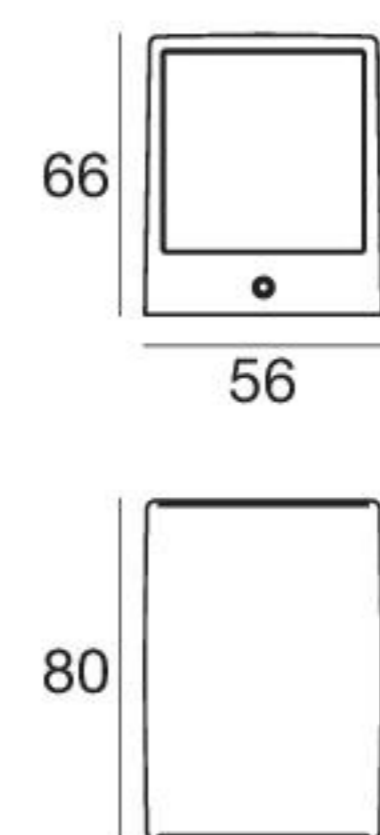

Ardilla66 Single emission | Wall light | topLED 4.5 W 190-240 V AC

type

| | | |
|---------|--------|--------------|
| White | CRI 80 | 97838 |
| Black | CRI 80 | 97839 |
| Grey | CRI 80 | 97840 |
| Cor-Ten | CRI 80 | 97841 |

colour

| | | |
|--------|--------|----------|
| 3000 K | 360 lm | W |
| 4000 K | 475 lm | N |

optic

| | |
|-------|-----------|
| Diff. | 00 |
|-------|-----------|

Ardilla66 Double emission | Wall light | topLED 9 W 190-240 V AC

type

| | | |
|---------|--------|--------------|
| White | CRI 80 | 97842 |
| Black | CRI 80 | 97843 |
| Grey | CRI 80 | 97844 |
| Cor-Ten | CRI 80 | 97845 |

colour

| | | |
|--------|--------|----------|
| 3000 K | 720 lm | W |
| 4000 K | 950 lm | N |

colour

| | | |
|--------|--------|----------|
| 3000 K | 720 lm | W |
| 4000 K | 950 lm | N |

optic

| | |
|------------|-----------|
| Diff. +60° | 61 |
|------------|-----------|