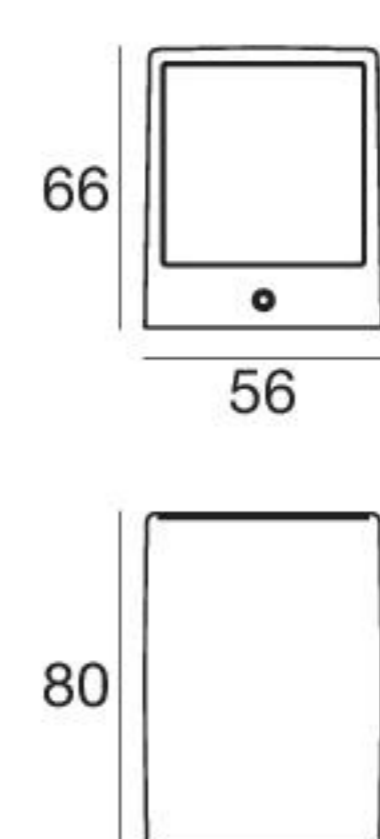

type

White	CRI 80	97884
Black	CRI 80	97885
Grey	CRI 80	97886
Cor-Ten	CRI 80	97887

colour

3000 K	720 lm	W
4000 K	950 lm	N

optic

Diff. +60°	61