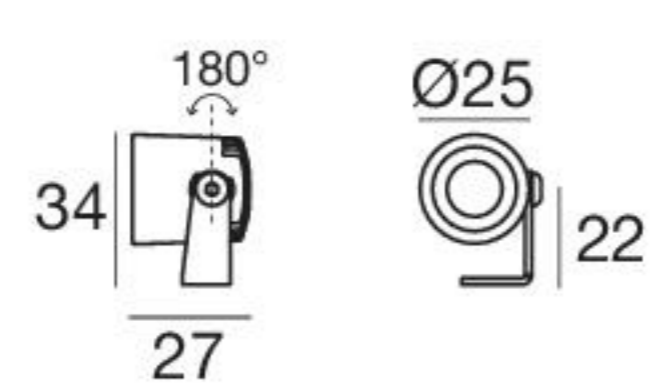

Eyelet_R | Movable spotlight | powerLED 2 W 630 mA

type			colour			optic	
White	CRI 80	96984	3000 K	208 lm	W	15°	15
Black	CRI 80	96985	4000 K	222 lm	N	30°	30
Grey	CRI 80	96986	5000 K	253 lm	C	60°	60

R - G - B - Y on request

89147	99115	99114
ON/OFF 1 - 2 art.	1-10V 1 - 10 art.	DALI 1 - 10 art.

Eyelet_Q | Movable spotlight | powerLED 2 W 630 mA

type			colour			optic	
White	CRI 80	97336	3000 K	208 lm	W	15°	15
Black	CRI 80	97337	4000 K	222 lm	N	30°	30
Grey	CRI 80	97338	5000 K	253 lm	C	60°	60