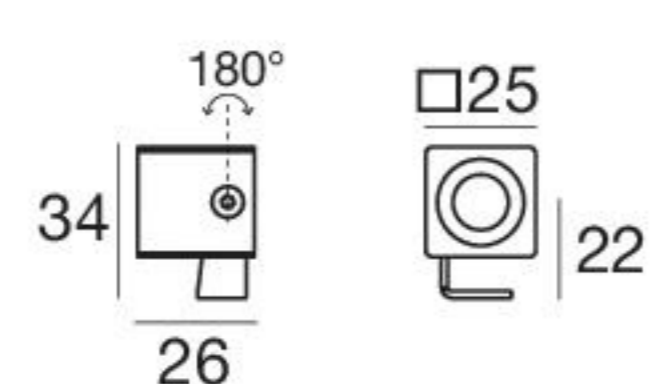

Eyelet_R | Movable spotlight | powerLED 2 W 630 mA

type			colour			optic	
White	CRI 80	96984	3000 K	208 lm	W	15°	15
Black	CRI 80	96985	4000 K	222 lm	N	30°	30
Grey	CRI 80	96986	5000 K	253 lm	C	60°	60

R - G - B - Y on request

89147	99115	99114
ON/OFF 1 - 2 art.	1-10V 1 - 10 art.	DALI 1 - 10 art.

Eyelet_Q | Movable spotlight | powerLED 2 W 630 mA

type			colour			optic	
White	CRI 80	97336	3000 K	208 lm	W	15°	15
Black	CRI 80	97337	4000 K	222 lm	N	30°	30
Grey	CRI 80	97338	5000 K	253 lm	C	60°	60